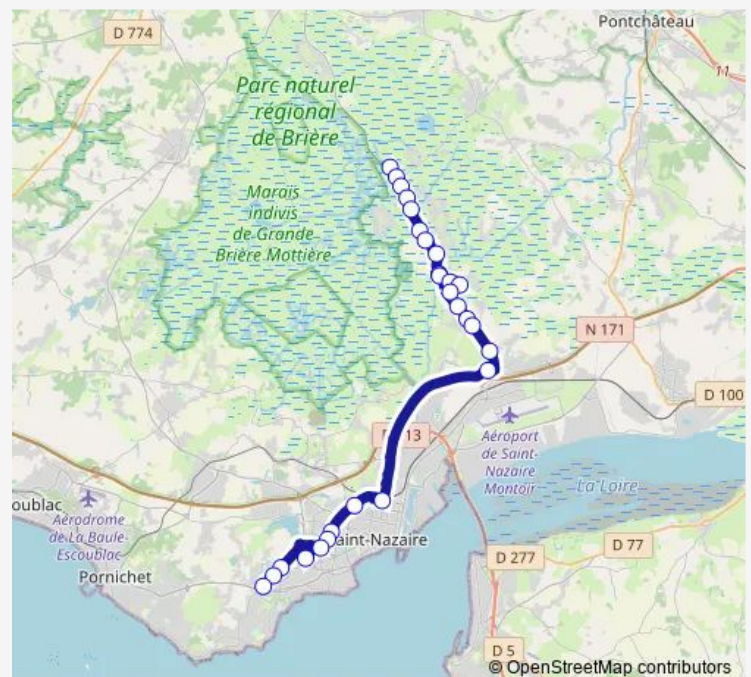

### Route info

Direction: Pendille

Stops: 27

Trip Duration: 0 hour 56 min

621 — SCO 621

BusMaps

Berthelot

Sunderland