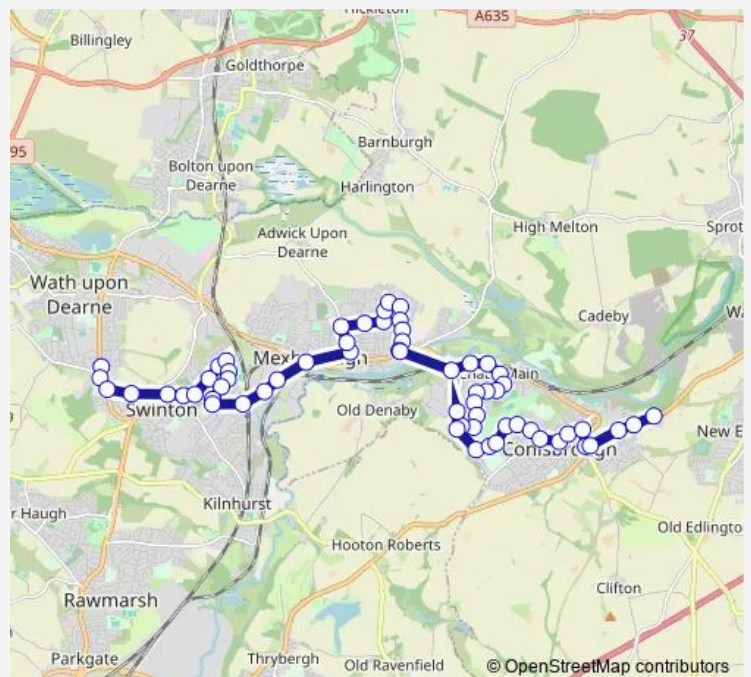

### Direction

Chestnut Avenue/Sandygate — Doncaster Road/Nearcliff Wood

61 stops

[Open route schedule](#)

Chestnut Avenue/Sandygate

Wath Wood Road/Woodlands Road

Racecourse Road/Wathwood Road

Racecourse Road/Romwood Avenue

### Route schedule

Chestnut Avenue/Sandygate — Doncaster Road/Nearcliff Wood

Monday 15:46

Tuesday 15:46

Wednesday 15:46

Thursday 15:46

Friday 15:46

Saturday —

### Route info

Direction: Chestnut Avenue/Sandygate

Stops: 61

Trip Duration: 0 hour 50 min

621 — Conisborough - Wath

Adwick Road/Victoria Road

Morton Road/Harlington Road

Hirst Gate/Morton Road

## Route info

Direction: Doncaster Road/Archers Way

Stops: 58

Trip Duration: 0 hour 55 min

Tickhill Square/Tickhill Street

Church Road/Wadworth Street

Church Road/School Walk

Doncaster Road/St Chads Square