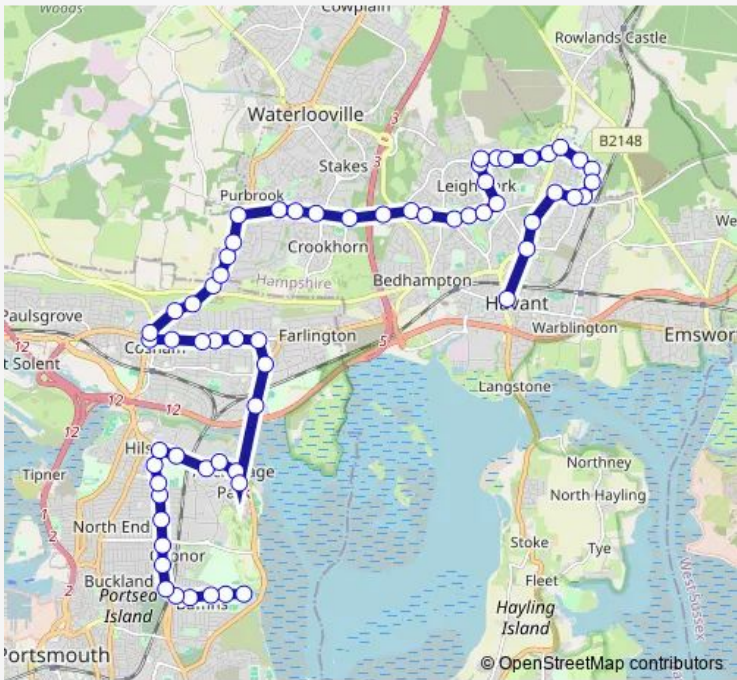

Bus 621 Havant Bus Station - Portsmouth College

[Go to website](#)

Direction
 Portsmouth College — Bus Station
 62 stops
[Open route schedule](#)

- Portsmouth College
- Stanley Avenue
- Highgrove Road
- Baffins Library
- Folkestone Road
- Copnor Bridge
- Chichester Road
- Copythorn Road
- College Park
- Green Lane
- Amberley Road
- Hilsea Park
- Copnor Road
- Norway Road
- Williams Road
- Corby Crescent
- Morrisons
- Robinson Way
- Walton Road
- Fitzherbert Road
- South Road

Route schedule
 Portsmouth College — Bus Station

Monday	16:15
Tuesday	16:15
Wednesday	16:15
Thursday	16:15
Friday	16:15
Saturday	—
Sunday	—

Route info
 Direction: Portsmouth College
 Stops: 62
 Trip Duration: 1 hour 5 min

■ 621 — Havant Bus Station - Portsmouth College **BusMaps**

Shops

Carshalton Avenue

Court Lane

St. Colmans Church

Red Lion

QA Steps

Chalkridge Road

Route info

Direction: Bus Station

Stops: 54

Trip Duration: 1 hour 0 min

St Johns Avenue

Fir Copse Road

Park Road

Bushy Mead