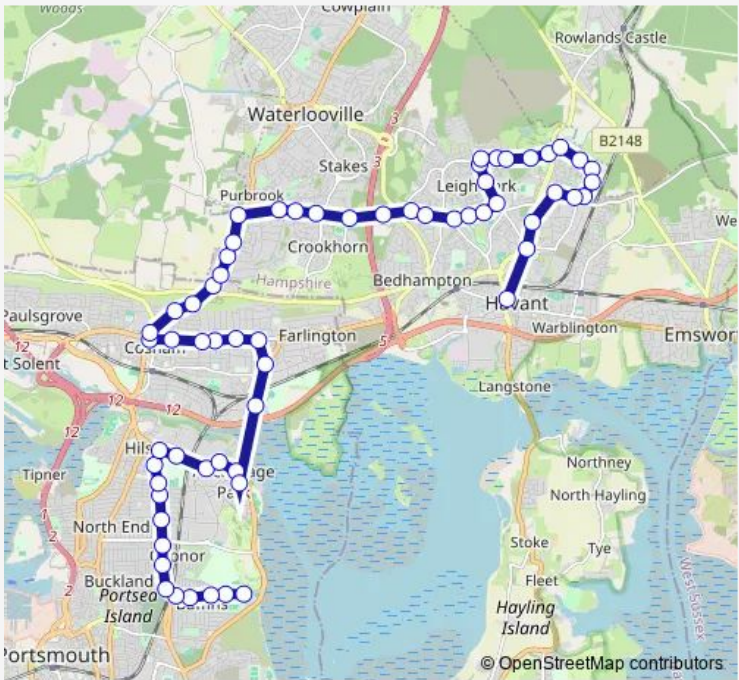

Bus 621 Havant Bus Station - Portsmouth College

[Go to website](#)

**Direction**  
 Portsmouth College — Bus Station  
 62 stops  
[Open route schedule](#)

- Portsmouth College
- Stanley Avenue
- Highgrove Road
- Baffins Library
- Folkestone Road
- Copnor Bridge
- Chichester Road
- Copythorn Road
- College Park
- Green Lane
- Amberley Road
- Hilsea Park
- Copnor Road
- Norway Road
- Williams Road
- Corby Crescent
- Morrisons
- Robinson Way
- Walton Road
- Fitzherbert Road
- South Road

Route schedule  
 Portsmouth College — Bus Station

Monday	16:15
Tuesday	16:15
Wednesday	16:15
Thursday	16:15
Friday	16:15
Saturday	—
Sunday	—

**Route info**  
 Direction: Portsmouth College  
 Stops: 62  
 Trip Duration: 1 hour 5 min

■ 621 — Havant Bus Station - Portsmouth College **BusMaps**

Shops

Carshalton Avenue

Court Lane

St. Colmans Church

Red Lion

QA Steps

Chalkridge Road

## Route info

Direction: Bus Station

Stops: 54

Trip Duration: 1 hour 0 min

St Johns Avenue

Fir Copse Road

Park Road

Bushy Mead