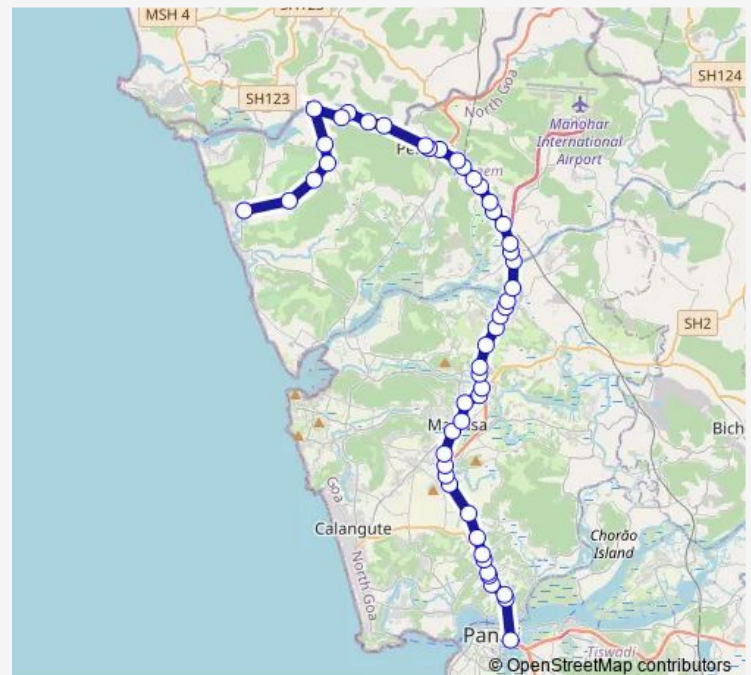

Thursday 19:30

Friday 19:30

Saturday 19:30

Sunday 19:30

Route info

Direction: Panaji KTC Bus Stand

Stops: 50

Trip Duration: 1 hour 30 min