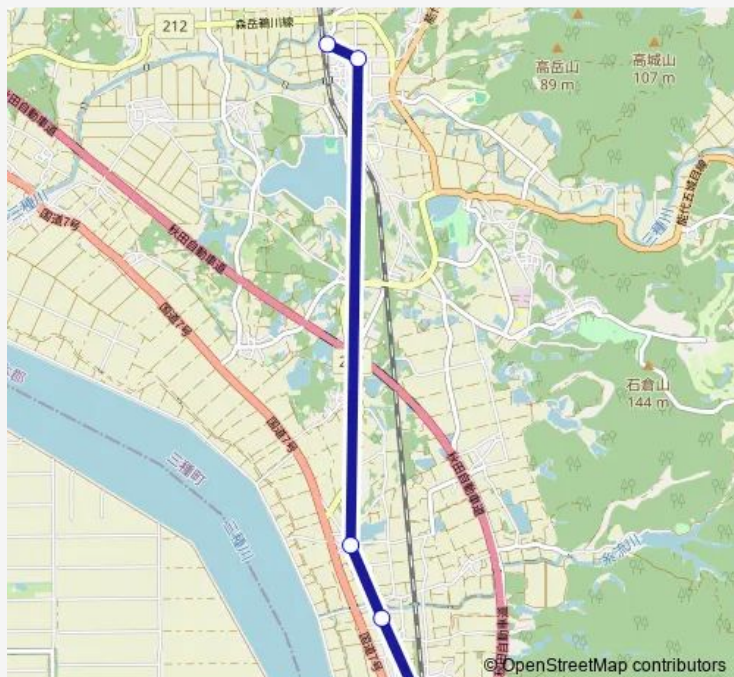

### Route schedule

鹿渡駅 — 森岳駅

Monday 08:05

Tuesday 08:05

Wednesday 08:05

Thursday 08:05

Friday 08:05

Saturday —

### Route info

Direction: 鹿渡駅

Stops: 5

Trip Duration: 0 hour 16 min

巡回バス森岳線

巡回バス森岳線 Bus time schedules and route maps are available in an offline PDF at [busmaps.com](https://busmaps.com). Use the [busmaps.com](https://busmaps.com) website to see live bus times, train schedule or subway schedule, and step-by-step directions for all public transit in Noshiro