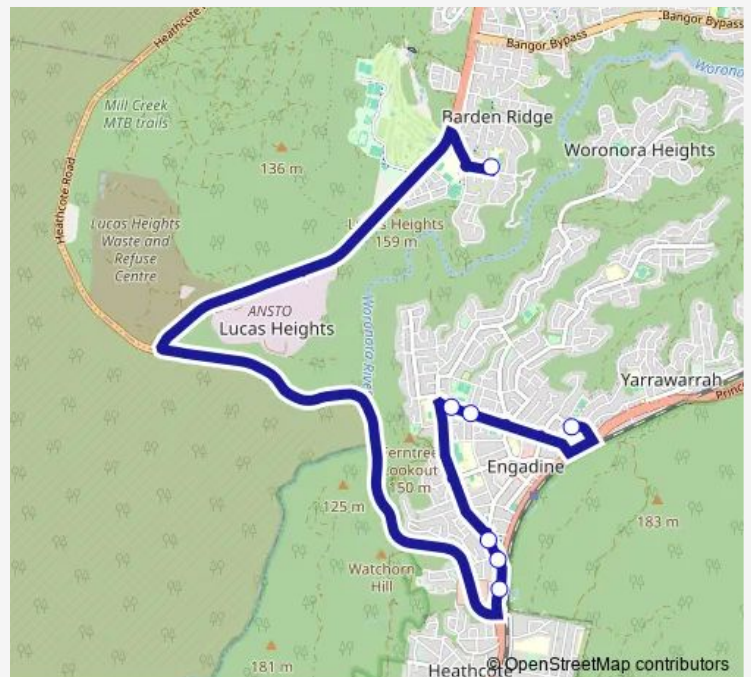

School Bus S035 Sutherland Shire School to Engadine Hs

[Go to website](#)

Direction

Shire Christian School, School Grounds, Allies Rd — Engadine High School, Porter Rd

7 stops

[Open route schedule](#)

Shire Christian School, School Grounds, Allies Rd

Princes Hwy Before Numantia Rd

Old Princes Hwy Before Stephen Rd

Old Princes Hwy Before Woronora Rd

Anzac Oval, Anzac Av

Anzac Av Before Banksia Av

Engadine High School, Porter Rd

Route schedule

Shire Christian School, School Grounds, Allies Rd — Engadine High School, Porter Rd

Monday	14:40
Tuesday	14:40
Wednesday	14:40
Thursday	14:40
Friday	14:40
Saturday	—
Sunday	—

Route info

Direction: Shire Christian School, School Grounds, Allies Rd

Stops: 7

Trip Duration: 0 hour 33 min

S035 School Bus time schedules and route maps are available in an offline PDF at busmaps.com. Use the busmaps.com website to see live bus times, train schedule or subway schedule, and step-by-step directions for all public transit in Liverpool