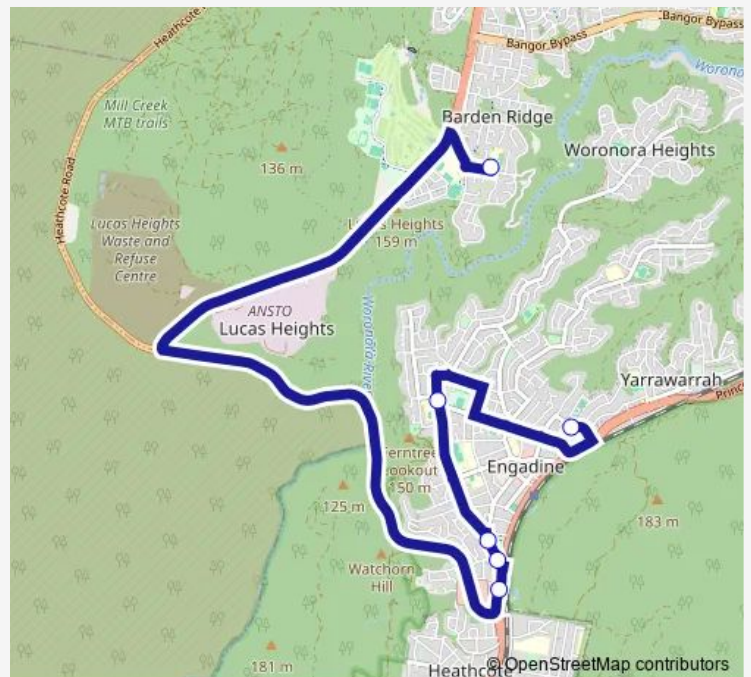

School Bus S035 Sutherland Shire School to Engadine Hs

[Go to website](#)

Direction

Shire Christian School, School Grounds, Allies Rd — Engadine High School, Porter Rd

6 stops

[Open route schedule](#)

Shire Christian School, School Grounds, Allies Rd

Princes Hwy Before Numantia Rd

Old Princes Hwy Before Stephen Rd

Old Princes Hwy Before Woronora Rd

Engadine West Public School, Woronora Rd

Engadine High School, Porter Rd

Route schedule

Shire Christian School, School Grounds, Allies Rd — Engadine High School, Porter Rd

Monday	14:40
Tuesday	14:40
Wednesday	14:40
Thursday	14:40
Friday	14:40
Saturday	—
Sunday	—

Route info

Direction: Shire Christian School, School Grounds, Allies Rd

Stops: 6

Trip Duration: 0 hour 33 min

S035 School Bus time schedules and route maps are available in an offline PDF at busmaps.com. Use the busmaps.com website to see live bus times, train schedule or subway schedule, and step-by-step directions for all public transit in Liverpool