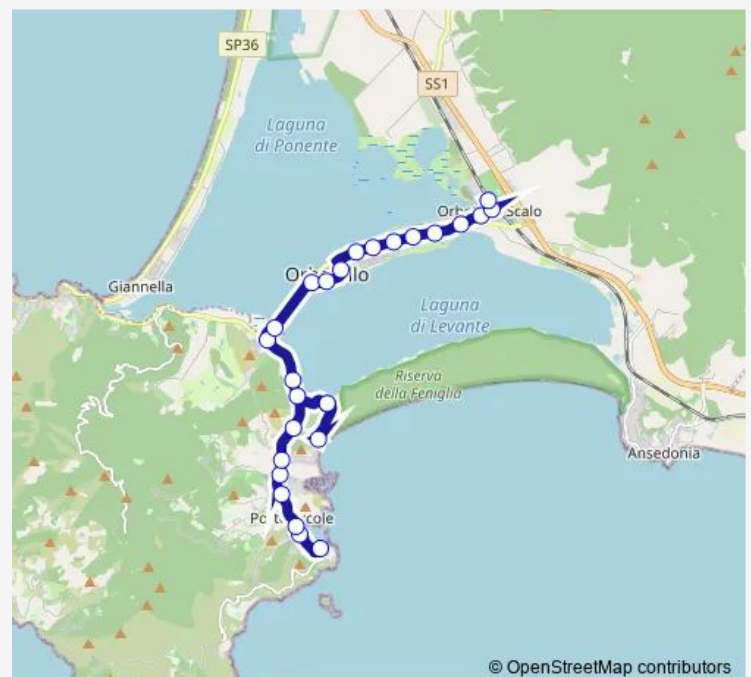

Thursday 08:05-16:05

Friday 08:05-16:05

Saturday 08:05-16:05

Sunday —

Route info

Direction: Orbetello Stazione Fs

Stops: 24

Trip Duration: 0 hour 19 min

© OpenStreetMap contributors

0o2 — Orbetello-Porto Ercole

BusMaps

P. Ercole Caravaggio S.Paolo

P. Ercole Caravaggio Le Buche

P. Ercole Ricasoli La Rocca

Direction

P. Ercole Ricasoli La Rocca — Orbetello Stazione Fs

26 stops

[Open route schedule](#)

P. Ercole Ricasoli La Rocca

P. Ercole Caravaggio Le Buche

P. Ercole Caravaggio S.Paolo

P. Ercole Zona 167

Cala Galera

Villa Letizia

Thursday 06:20-21:38

Friday 06:20-21:38

Saturday 06:20-21:38

Sunday 07:10-20:30

Route info

Direction: P. Ercole Ricasoli La Rocca

Stops: 26

Trip Duration: 0 hour 26 min