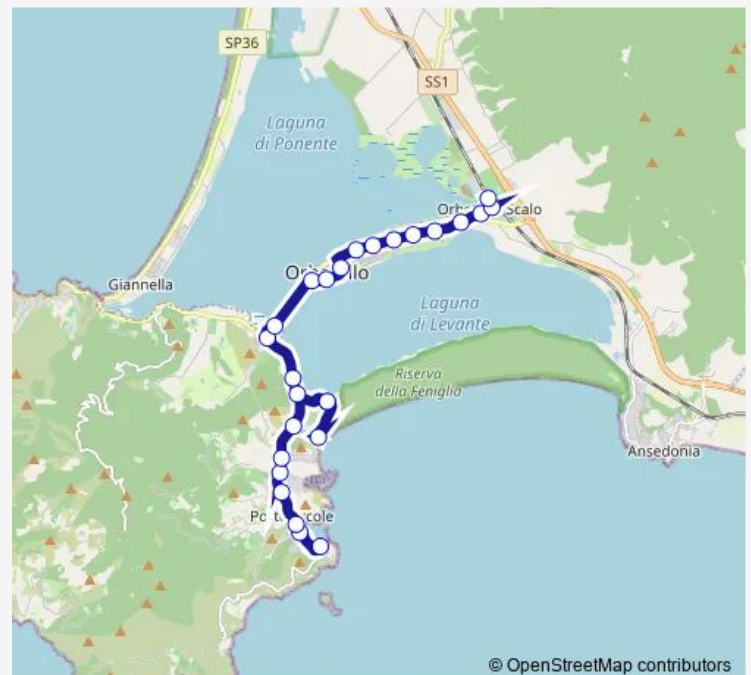

### Route schedule

Orbetello Stazione Fs — P. Ercole Ricasoli La Rocca

Monday 08:05-16:05

Tuesday 08:05-16:05

Wednesday 08:05-16:05

Thursday 08:05-16:05

Friday 08:05-16:05

Saturday 08:05-16:05

### Route info

Direction: Orbetello Stazione Fs

Stops: 24

Trip Duration: 0 hour 19 min

0o2 — Orbetello-Porto Ercole

P. Ercole Caravaggio S.Paolo

P. Ercole Caravaggio Le Buche

P. Ercole Ricasoli La Rocca