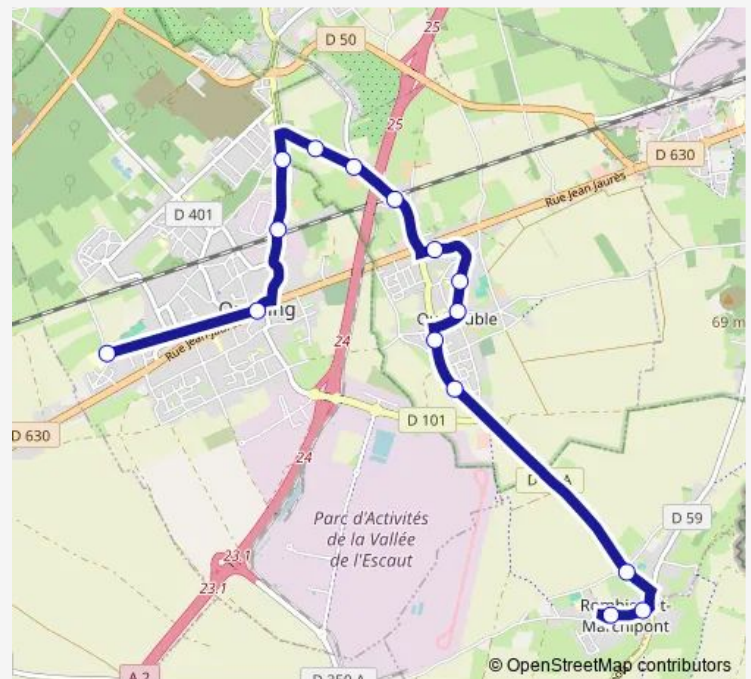

### Direction

College ST-Exupery — Rombies Centre

15 stops

[Open route schedule](#)

College ST-Exupery

Onnaing Place

Venot

Poudriere

### Route schedule

College ST-Exupery — Rombies Centre

Monday 12:40-17:55

Tuesday 12:40-17:55

Wednesday 12:40-17:55

Thursday 12:40-17:55

Friday 12:40-17:55

Saturday —

### Route info

Direction: College ST-Exupery

Stops: 15

Trip Duration: 0 hour 25 min

■ P18 — Scolaires College Onnaing

BusMaps

**Direction**

Rombies Centre — College ST-Exupery