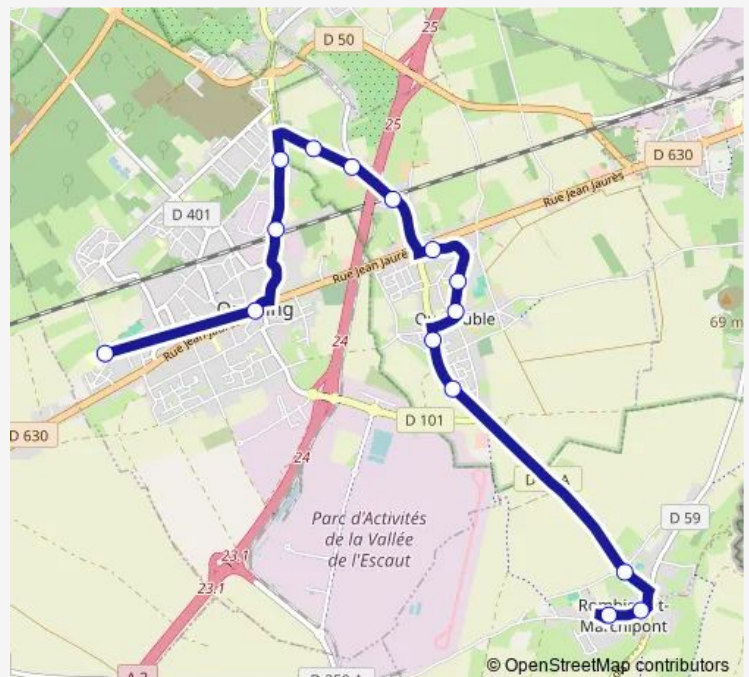

### Direction

College ST-Exupery — Rombies Centre

15 stops

[Open route schedule](#)

College ST-Exupery

Onnaing Place

Venot

Poudriere

### Route schedule

College ST-Exupery — Rombies Centre

Monday 12:40-17:55

Tuesday 12:40-17:55

Wednesday 12:40-17:55

Thursday 12:40-17:55

Friday 12:40-17:55

Saturday —

### Route info

Direction: College ST-Exupery

Stops: 15

Trip Duration: 0 hour 25 min

P18 — Scolaires College Onnaing

BusMaps

**Direction**

Rombies Centre — College ST-Exupery