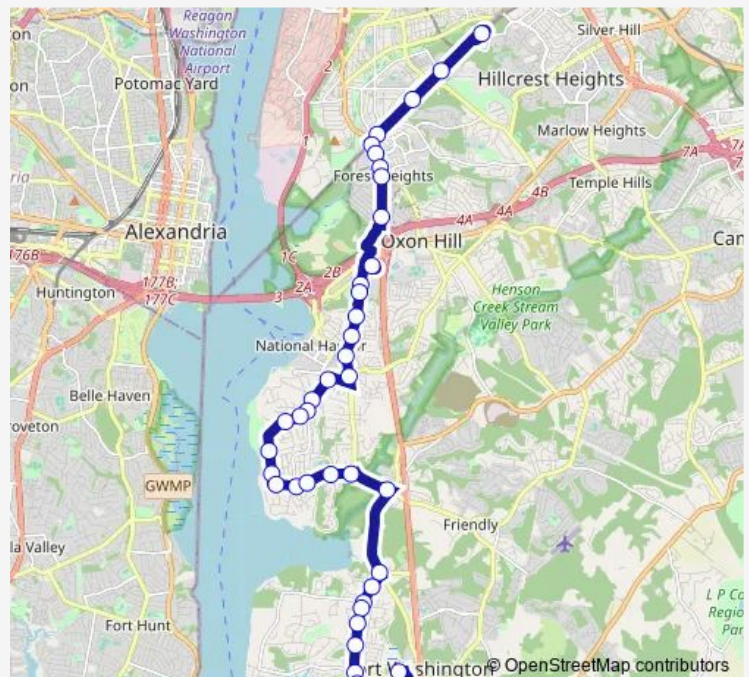

Southern Av Se+Chesapeake St Se

Southern Av Se+6 St Se

Indian Head Hwy+Southern Av

Indian Head Hwy+Audrey Ln

Indian Head Hwy+Talbert Dr

Indian Head Hwy+Seneca Dr

Indian Head Hwy+I-95

Oxon Hill P+R+Bay D

Ft Foote Rd+Potomac Valley Dr

Ft Foote Rd+E Ft Foote Terr

Ft Foote Rd+Bluffwood Ln

Route schedule

Southern Ave Station+Bay F — Ft Washingt P+R

Monday 05:30-19:30

Tuesday 05:30-19:30

Wednesday 05:30-19:30

Thursday 05:30-19:30

Friday 05:30-19:30

Saturday —

Sunday —

Route info

Direction: Southern Ave Station+Bay F

Stops: 43

Trip Duration: 0 hour 49 min