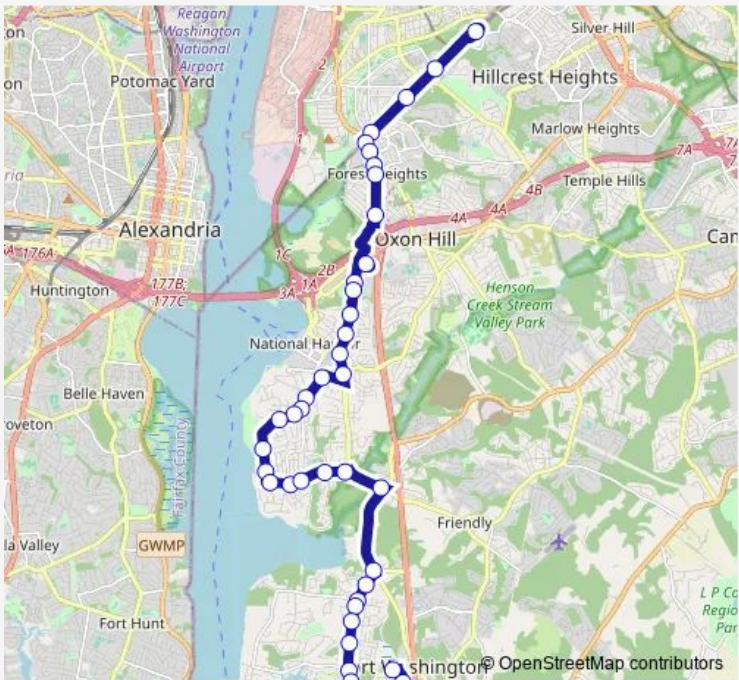

**Bus P18 Oxon Hill-Fort Washington**

[Go to website](#)

**Direction**  
 Southern Ave Station+Bay F — Ft Washingt P+R  
 43 stops  
[Open route schedule](#)

- Southern Ave Station+Bay F
- Southern Av SE+13 St SE
- Southern Av SE+Chesapeake St SE
- Southern Av Se+6 St Se
- Indian Head Hwy+Southern Av
- Indian Head Hwy+Audrey Ln
- Indian Head Hwy+Talbert Dr
- Indian Head Hwy+Seneca Dr
- Indian Head Hwy+I-95
- Oxon Hill P+R+Bay D
- Oxon Hill Rd+Harborview Av
- Oxon Hill Rd+Tanger Outlets
- Oxon Hill Rd+Pipers Glen Ln
- Oxon Hill Rd+Abbingdon Dr
- Oxon Hill Rd+Claudia Dr
- Oxon Hill Rd+Kerby Pkwy
- Ft Foote Rd+River Bend Rd
- Ft Foote Rd+River Wood Dr
- Ft Foote Rd+Potomac Valley Dr
- Ft Foote Rd+E Ft Foote Terr
- Ft Foote Rd+Bluffwood Ln

Route schedule  
 Southern Ave Station+Bay F — Ft Washingt P+R

Monday	05:30-19:30
Tuesday	05:30-19:30
Wednesday	05:30-19:30
Thursday	05:30-19:30
Friday	05:30-19:30
Saturday	—
Sunday	—

**Route info**  
 Direction: Southern Ave Station+Bay F  
 Stops: 43  
 Trip Duration: 0 hour 42 min

Southern Av+S Capitol St

Southern Av SE+Chesapeake St SE

Southern Av+13 St

Southern Ave Station+Bay F

P18 Bus time schedules and route maps are available in an offline PDF at [busmaps.com](https://busmaps.com). Use the [busmaps.com](https://busmaps.com) website to see live bus times, train schedule or subway schedule, and step-by-step directions for all public transit in Alexandria