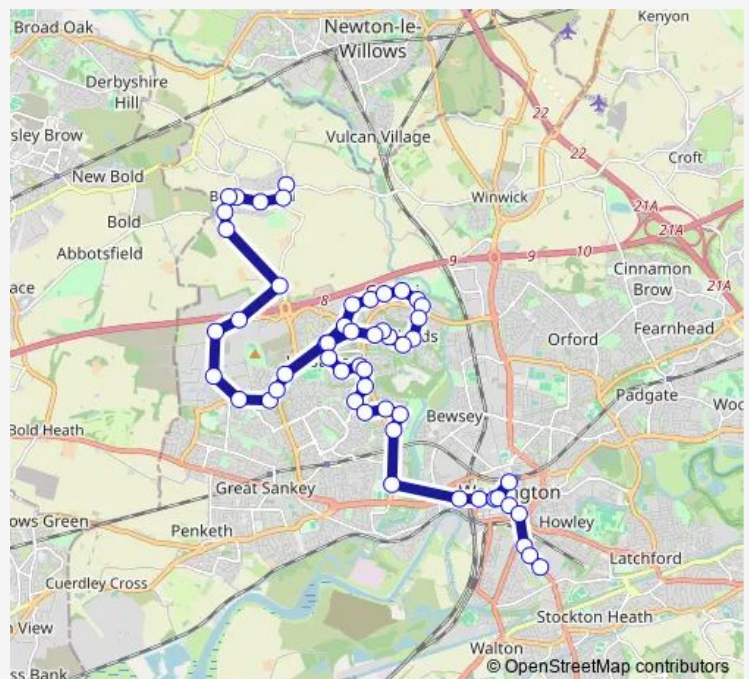

### Direction

Fir Tree Lane — Causeway Hotel

52 stops

[Open route schedule](#)

- Fir Tree Lane
- Cambourne Road
- Perrins Road
- Post Office
- Fairclough Street
- Acton Road
- Haley Road South
- Wright's Lane
- Asda Omega
- The Hut Group
- Orion Boulevard
- Post Office Sorting Centre
- Lingley Green Avenue
- Thatch Cottage
- Tenbury Close
- Kingswood Road
- Europa Boulevard
- Marks & Spencer
- IKEA
- Toys R Us
- Royal London

### Route schedule

Fir Tree Lane — Causeway Hotel

Monday	07:38
Tuesday	07:38
Wednesday	07:38
Thursday	07:38
Friday	07:38
Saturday	—
Sunday	—

### Route info

Direction: Fir Tree Lane

Stops: 52

Trip Duration: 1 hour 3 min

**P18 — Wilderspool Causeway - Burtonwood via Old Hall, Westbrook** **BusMaps**

Comdisco

Callands Road North

St Davids Drive

## Route info

Direction: Causeway Hotel

Stops: 49

Trip Duration: 0 hour 57 min

Lydbury Close

Barmouth Close

St Davids Drive

Callands Road North