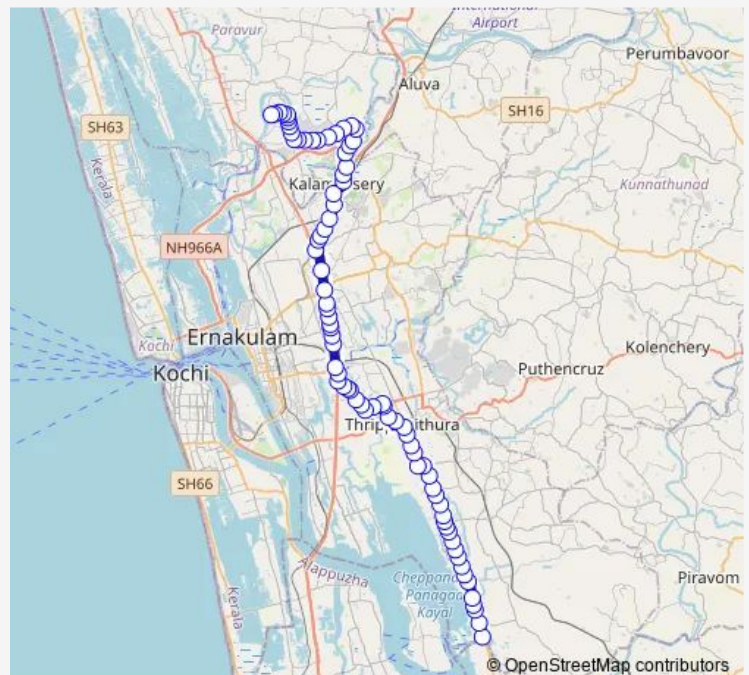

Thursday 06:00

Friday 06:00

Saturday 06:00

Sunday 06:00

Route info

Direction: Poothota

Stops: 80

Trip Duration: 1 hour 47 min

■ Eloor ↔ Poothotta (via Bypass)

Choorakkad Junction

Kinar

Kannankulangara Junction

Kizhakkekkotta

Statue Junction

Sree Venkateswara High School

Vadakkekotta