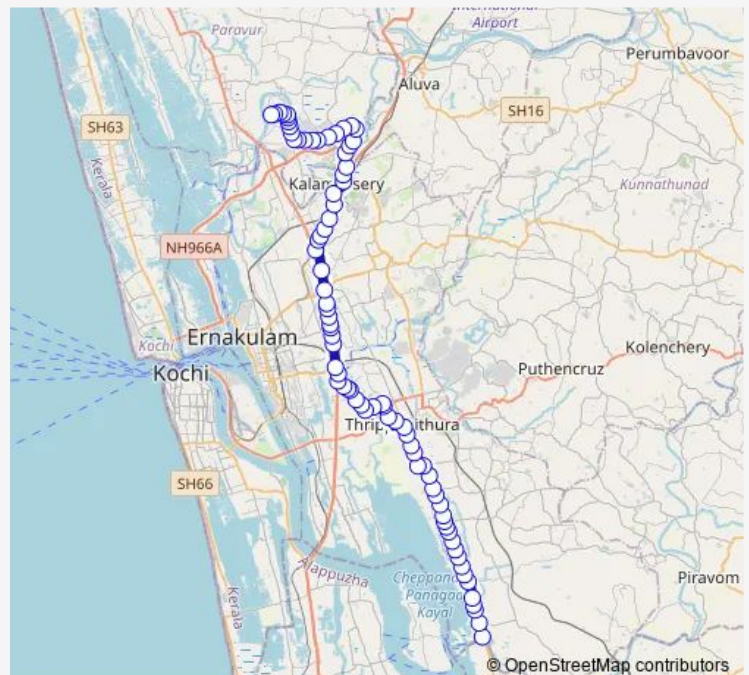

### Route schedule

Poothota — Eloor Depot

Monday 06:00

Tuesday 06:00

Wednesday 06:00

Thursday 06:00

Friday 06:00

Saturday 06:00

### Route info

Direction: Poothota

Stops: 80

Trip Duration: 1 hour 47 min

■ Eloor ↔ Poothotta (via Bypass)

Choorakkad Junction

Kinar

Kannankulangara Junction