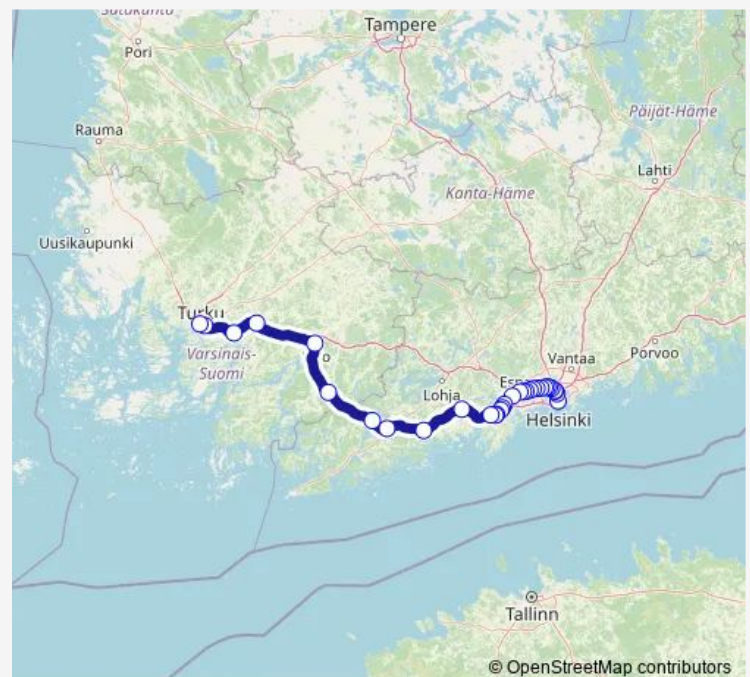

Long Distance Trains IC 951 Helsinki - Turku

[Go to website](#)**Direction**

undefined — undefined

0 stops

[Open route schedule](#)

Route schedule

undefined — undefined

Monday	11:35
Tuesday	11:35
Wednesday	11:35
Thursday	11:35
Friday	11:35
Saturday	11:35
Sunday	11:35

Route info

Direction:

Stops: 0

Trip Duration: – min

■ IC 951 — Helsinki - Turku

Direction

Helsinki — Turku

32 stops

Friday 11:35

Saturday 11:35

Sunday 11:35

Route info

Direction: Helsinki

Stops: 32

Trip Duration: 2 hour 4 min

Pohjankuru