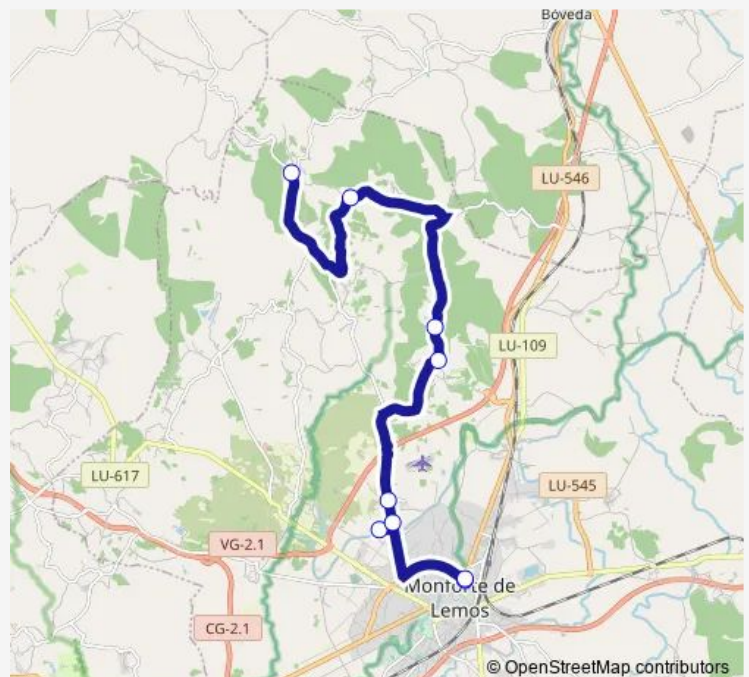

Bus XG677028 IES RÍO Cabe - Figueira

[Go to website](#)**Direction**

IES RÍO Cabe — Figueira

9 stops

[Open route schedule](#)

IES RÍO Cabe

Monforte E.A.

Canal

Lamas

Lamas II (dársena)

Chao DO Fabeiro

Cruce DA Hermida - SO C.1

Vilamaior

Figueira

Route schedule

IES RÍO Cabe — Figueira

Monday	17:35
Tuesday	—
Wednesday	—
Thursday	—
Friday	—
Saturday	—
Sunday	—

Route info

Direction: IES RÍO Cabe

Stops: 9

Trip Duration: 0 hour 25 min

■ XG677028 — IES RÍO Cabe - Figueira

XG677028 Bus time schedules and route maps are available in an offline PDF at busmaps.com. Use the busmaps.com website to see live bus times, train schedule or subway schedule, and step-by-step directions for all public transit in Monforte de Lemos