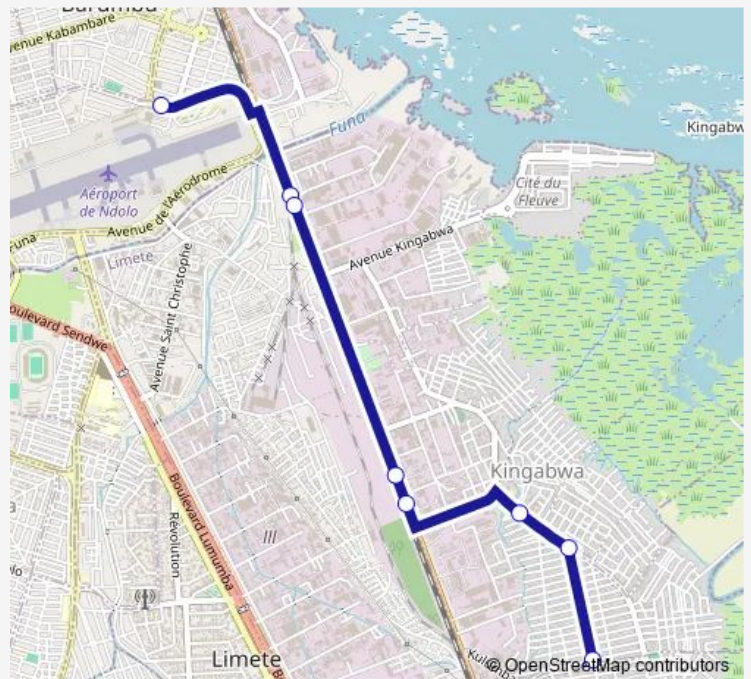

### Direction

unknown — unknown

8 stops

[Open route schedule](#)

unknown

Bat

Bat

la police

### Route schedule

unknown — unknown

Monday 17:12

Tuesday 17:12

Wednesday 17:12

Thursday 17:12

Friday 17:12

Saturday —

### Route info

Direction: unknown

Stops: 8

Trip Duration: 0 hour 22 min

Beau Marche\_ TO \_ Pont Chaud

**Direction**

unknown — unknown

8 stops