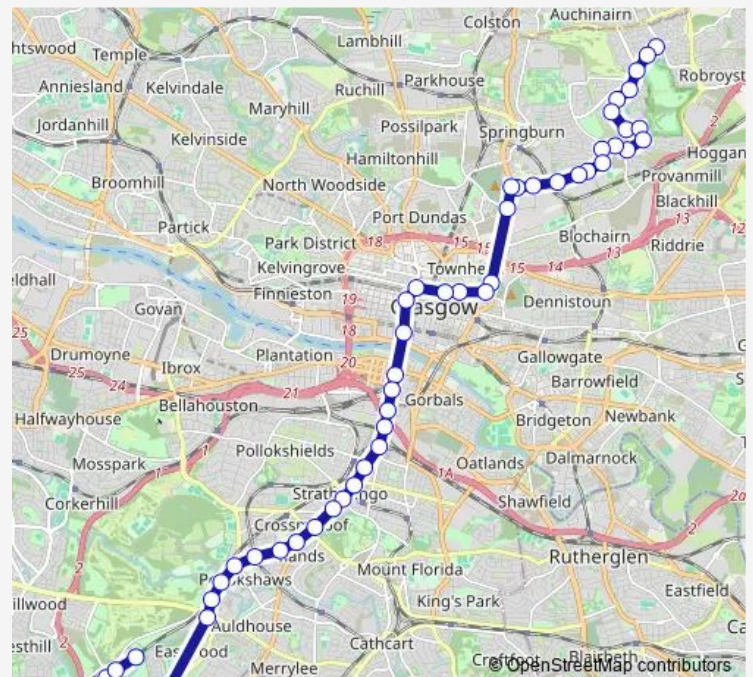

### Route schedule

Turning Circle — Standburn road

Monday 00:10-23:39

Tuesday 00:10-23:39

Wednesday 00:10-23:39

Thursday 00:10-23:39

Friday 00:10-23:39

Saturday 00:09-23:37

### Route info

Direction: Turning Circle

Stops: 58

Trip Duration: 1 hour 6 min

57A — Balornock East - Kennishead, Kennishead Ave

Torrisdale Street

Nithsdale Drive

Albert Drive

## Route schedule

Standburn road — Turning Circle

Monday 04:29-23:14

Tuesday 04:29-23:14

Wednesday 04:29-23:14

Thursday 04:29-23:14

Friday 04:29-23:14

Saturday 04:42-23:14

## Route info

Direction: Standburn road

Stops: 55

Trip Duration: 1 hour 10 min

St Vincent Street

Howard Street

Bridge St Underground

Bedford Street