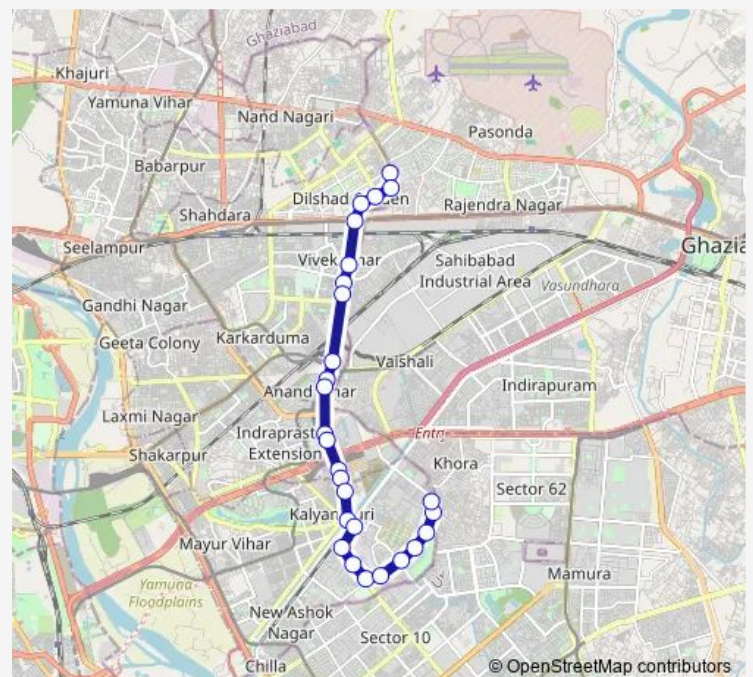

Dallu Pura

Fire Station

Mayur Vihar Phase III Crossing

Route schedule

Dilshad Garden Depot Cluster — Mayur Vihar Phase III Terminal / Paper Market

Monday 04:39-20:26

Tuesday 04:39-20:26

Wednesday 04:39-20:26

Thursday 04:39-20:26

Friday 04:39-20:26

Saturday 04:39-20:26

Sunday 04:39-20:26

Route info

Direction: Dilshad Garden Depot Cluster

Stops: 27

Trip Duration: 0 hour 50 min

■ 211Inkstlup

BusMaps

New Kondali A1 Crossing

Bharti Public School

Mayur Vihar Phase III A1 Block

Crpf Camp

Mayur Vihar Phase III Crossing

Mayur Vihar Phase III Terminal / Paper Market