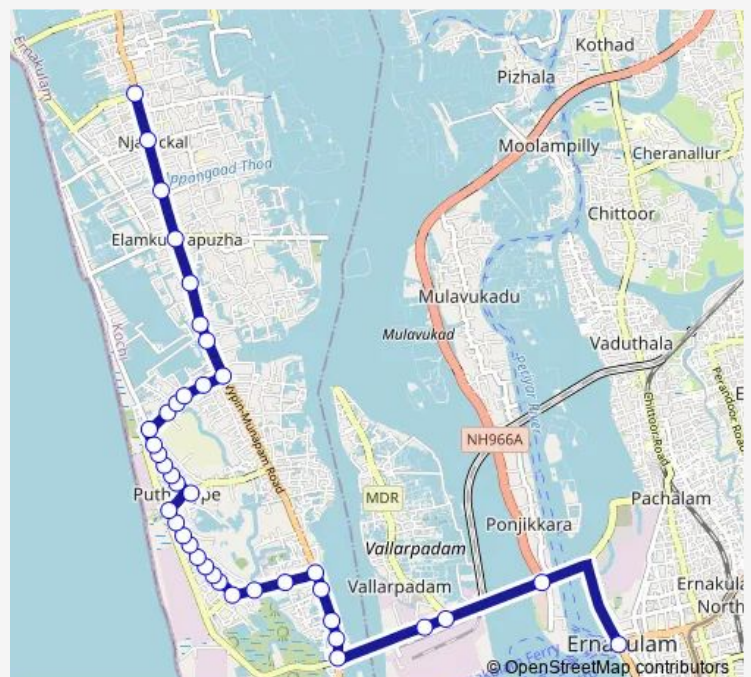

Thursday 06:00

Friday 06:00

Saturday 06:00

Sunday 06:00

Route info

Direction: High Court

Stops: 39

Trip Duration: 0 hour 42 min

High Court ↔ Njarackal (via Light House)

Basil Junction

SJ Junction

Anchangaadi

Mouris Junction

Palli Parambu

Vettukadavu

Gas Gowdown