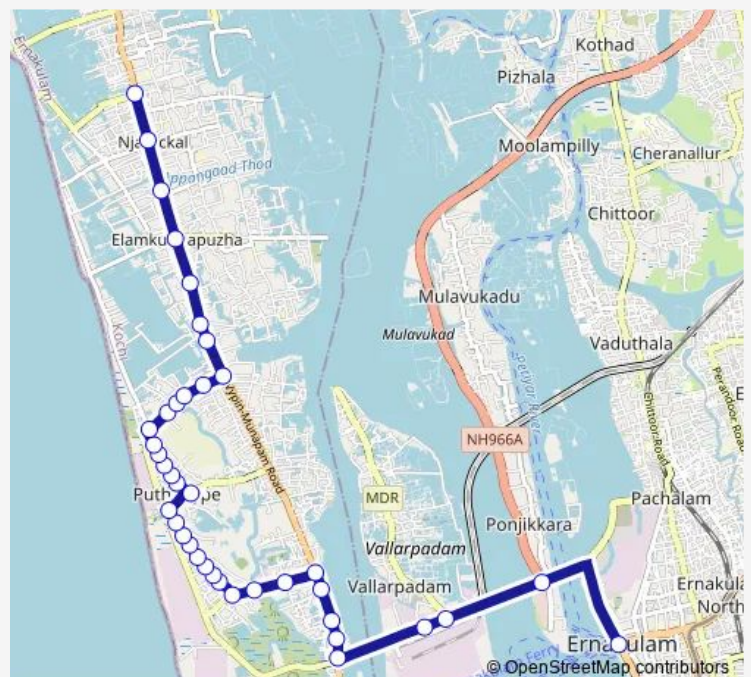

Thursday 06:00

Friday 06:00

Saturday 06:00

Sunday 06:00

Route info

Direction: High Court

Stops: 39

Trip Duration: 0 hour 42 min

High Court ↔ Njarackal (via Light House)

Basil Junction

SJ Junction

Anchangaadi

Mouris Junction

Palli Parambu

Vettukadavu

Gas Gowdown