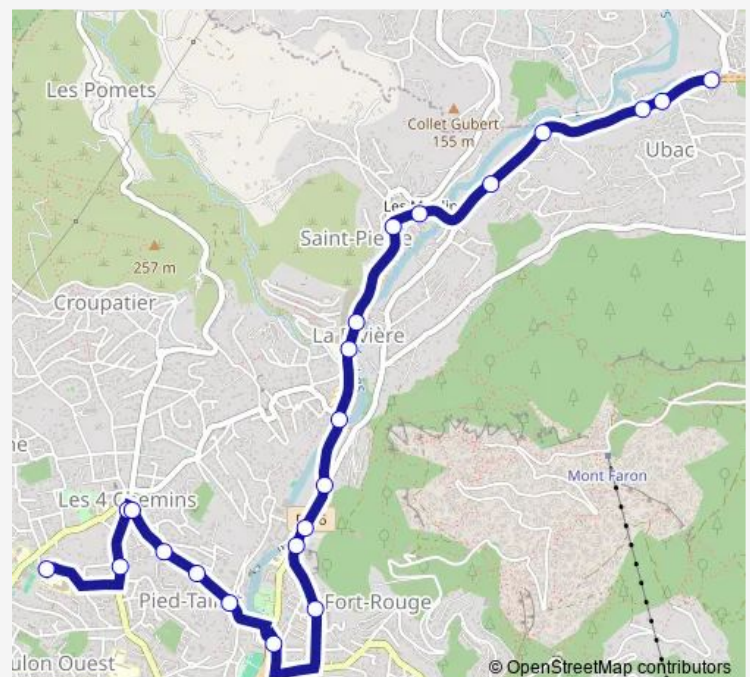

### Route schedule

Pont Escaillon — Ripelle

Monday	16:40
Tuesday	16:40
Wednesday	12:08
Thursday	16:40
Friday	16:40
Saturday	—
Sunday	—

### Route info

Direction: Pont Escaillon

Stops: 31

Trip Duration: 0 hour 30 min

TL10 — Collèges Pin d'Alep et Marquisanne depuis Ripelle

BusMaps

Cigalon

Pont des Gaux

## Route info

Direction: Pins d'Alep

Stops: 22

Trip Duration: 0 hour 20 min