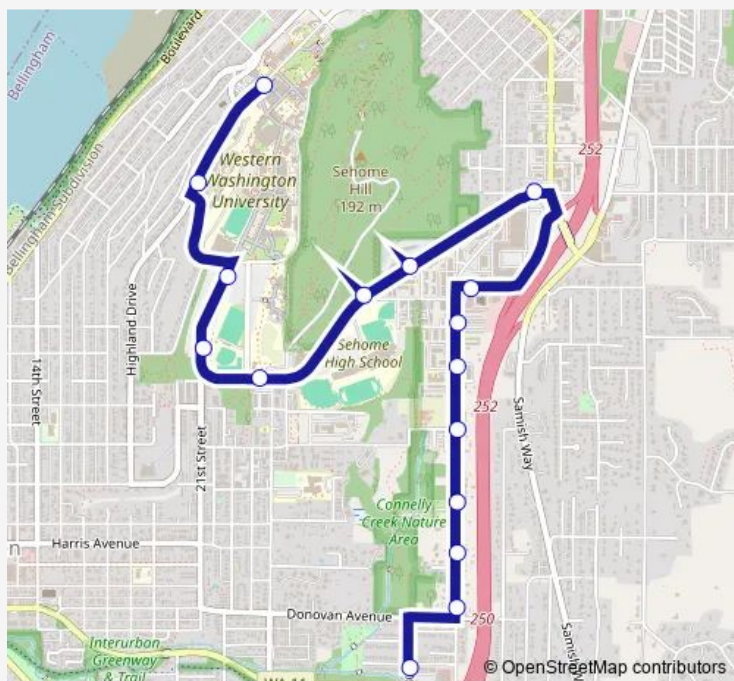

### Direction

30th St at Cowgill Ave — Haggard Hall

16 stops

[Open route schedule](#)

30th St at Cowgill Ave

32nd St at Donovan Ave

32nd St at Mckenzie Ave

32nd St at Community Garden

32nd St at Taylor Ave

32nd St at Rosewood Villa

32nd St at Adams Ave

Fielding Ave at 32nd St

Bill Mcdonald Pkwy at Samish Way

Bill Mcdonald Pkwy at Birnam Wood

Bill Mcdonald Pkwy at Ferry Ave

Bill Mcdonald Pkwy at Buchanan Towers

### Route schedule

30th St at Cowgill Ave — Haggard Hall

Monday 07:34-09:34

Tuesday 07:34-09:34

Wednesday 07:34-09:34

Thursday 07:34-09:34

Friday 07:34-09:34

Saturday —

### Route info

Direction: 30th St at Cowgill Ave

Stops: 16

Trip Duration: 0 hour 19 min

105S — Wwu

105S Bus time schedules and route maps are available in an offline PDF at [busmaps.com](https://busmaps.com). Use the [busmaps.com](https://busmaps.com) website to see live bus times, train schedule or subway schedule, and step-by-step directions for all public transit in Bellingham