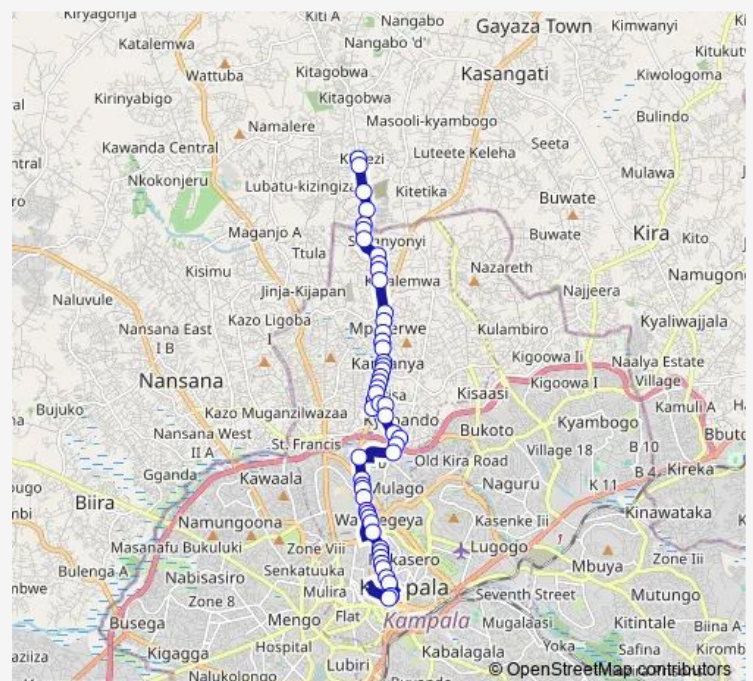

Gaaga Bus Park - Kampala Nursery School (Kanyanya)

### Route schedule

Kitezi Town — City Square

Monday 06:30-19:00

Tuesday 06:30-19:00

Wednesday 06:30-19:00

Thursday 06:30-19:00

Friday 06:30-19:00

Saturday 06:30-19:00

### Route info

Direction: Kitezi Town

Stops: 52

Trip Duration: 1 hour 15 min

Ic179 — Kitezi Town-Watoto Stage

Inftra Uganda

Lwakataka

Kyebando Boda Boda