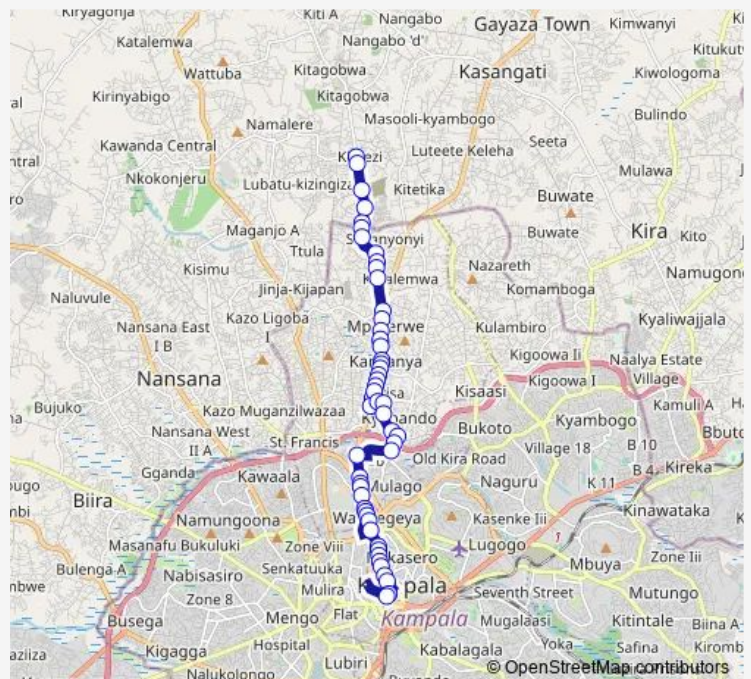

### Route schedule

Kitezi Town — City Square

Monday	06:30-19:00
--------	-------------

Tuesday	06:30-19:00
---------	-------------

Wednesday	06:30-19:00
-----------	-------------

Thursday	06:30-19:00
----------	-------------

### Route info

Direction: Kitezi Town

Stops: 52

Trip Duration: 1 hour 15 min

IC179 — Kitezi Town-Watoto Stage

Inftra Uganda

Lwakataka

Kyebando Boda Boda