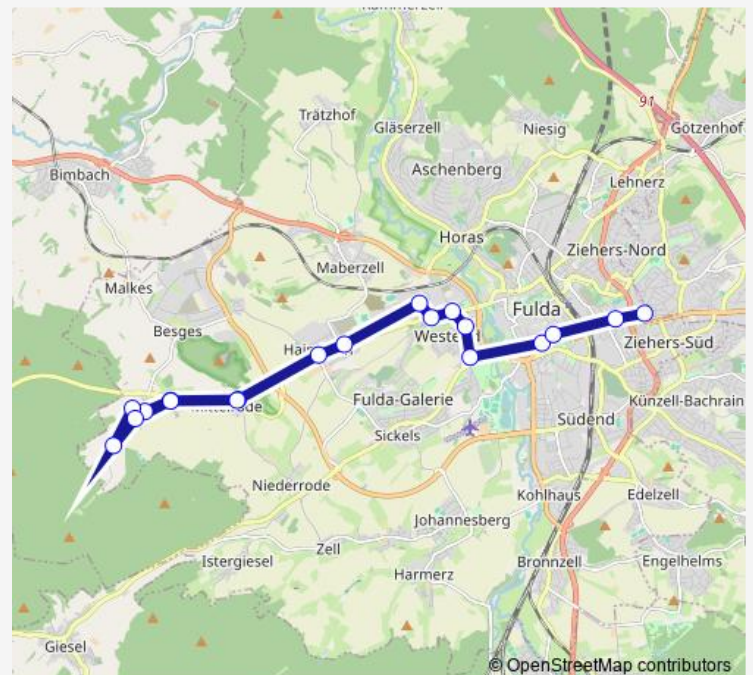

### Direction

Fulda-Mittelrode — Fulda Marianum

19 stops

[Open route schedule](#)

Fulda-Mittelrode

Fulda-Oberrode Hubertusring

Fulda-Oberrode Am Strauch

Fulda-Oberrode Am Vemel

Fulda-Oberrode Sandweg

Fulda-Oberrode Oberroder Straße

Fulda-Oberrode Hubertusring

Fulda-Mittelrode

Fulda-Haimbach Kirche

Fulda-Haimbach Sonnenstraße

Fulda Washingtonallee

Fulda Kettelerstraße

### Route schedule

Fulda-Mittelrode — Fulda Marianum

Monday 07:05

Tuesday 07:05

Wednesday 07:05

Thursday 07:05

Friday 07:05

Saturday —

### Route info

Direction: Fulda-Mittelrode

Stops: 19

Trip Duration: 0 hour 36 min

V20 Tram time schedules and route maps are available in an offline PDF at [busmaps.com](https://busmaps.com). Use the [busmaps.com](https://busmaps.com) website to see live bus times, train schedule or subway schedule, and step-by-step directions for all public transit in Fulda