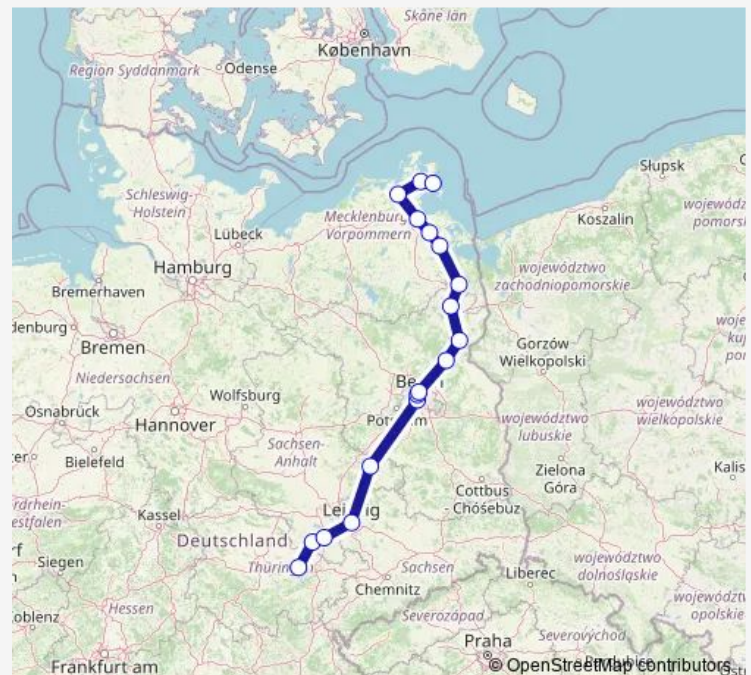

Direction

Jena Paradies — Ostseebad Binz

18 stops

[Open route schedule](#)

Jena Paradies

Naumburg(Saale)Hbf

Weißenfels

Leipzig Hbf

Lutherstadt Wittenberg Hbf

Berlin Südkreuz

Berlin Hbf (tief)

Berlin Gesundbrunnen

Eberswalde Hbf

Angermünde

Prenzlau

Pasewalk

Anklam

Züssow

Greifswald

Stralsund Hbf

Bergen auf Rügen

Ostseebad Binz

Route schedule

Jena Paradies — Ostseebad Binz

Monday	—
Tuesday	—
Wednesday	—
Thursday	—
Friday	06:52
Saturday	06:52
Sunday	—

Route info

Direction: Jena Paradies

Stops: 18

Trip Duration: 6 hour 37 min

ICE 1714

ICE 1714 Rail time schedules and route maps are available in an offline PDF at busmaps.com. Use the busmaps.com website to see live bus times, train schedule or subway schedule, and step-by-step directions for all public transit in Berlin