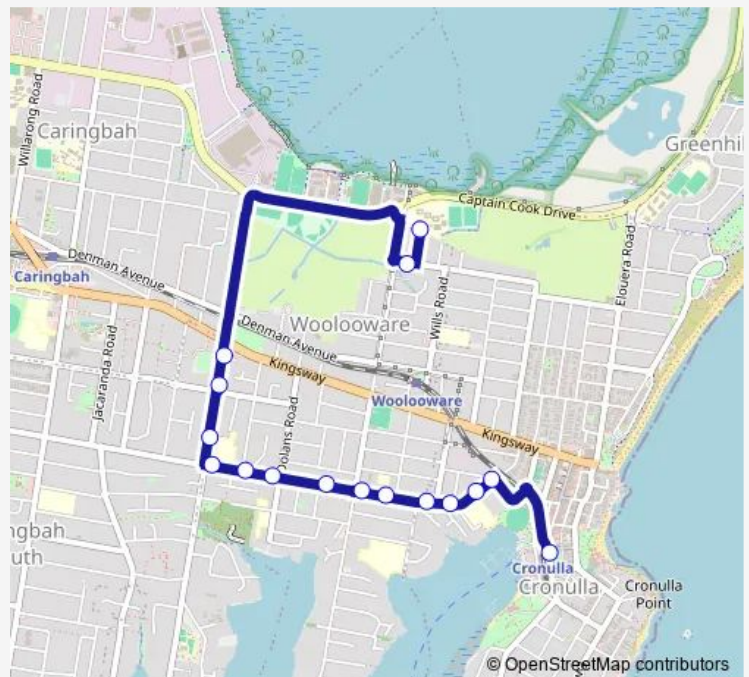

School Bus S388 Woolooware HS to Cronulla Station

[Go to website](#)

Direction

Woolooware High School, Restormel St — Cronulla St Opp Cronulla Station

16 stops

[Open route schedule](#)

- Woolooware High School, Restormel St
- Sturt Rd Opp Restormel St
- Gannons Rd Shops, Gannons Rd
- Gannons Rd At Caringbah Rd
- Burraneer Bay Public School, Gannons Rd
- Burraneer Bay Public School, Burraneer Bay Rd
- Burraneer Bay Rd At Coral Rd
- Burraneer Bay Rd At Dolans Rd
- Burraneer Bay Rd Opp Craig St
- Burraneer Bay Rd At Woolooware Rd
- Burraneer Bay Rd Before Trickett Rd
- Burraneer Bay Rd Before Connells Rd
- Burraneer Bay Rd At Dodsons Av
- Burraneer Bay Rd Opp Cronulla Public School
- Burraneer Bay Rd At Searl Rd
- Cronulla St Opp Cronulla Station

Route schedule

Woolooware High School, Restormel St — Cronulla St Opp Cronulla Station

Monday	13:35
Tuesday	14:05
Wednesday	13:35
Thursday	12:35
Friday	13:35
Saturday	—
Sunday	—

Route info

Direction: Woolooware High School, Restormel St

Stops: 16

Trip Duration: 0 hour 15 min

S388 — Woolooware HS to Cronulla Station

S388 School Bus time schedules and route maps are available in an offline PDF at busmaps.com. Use the busmaps.com website to see live bus times, train schedule or subway schedule, and step-by-step directions for all public transit in Sydney