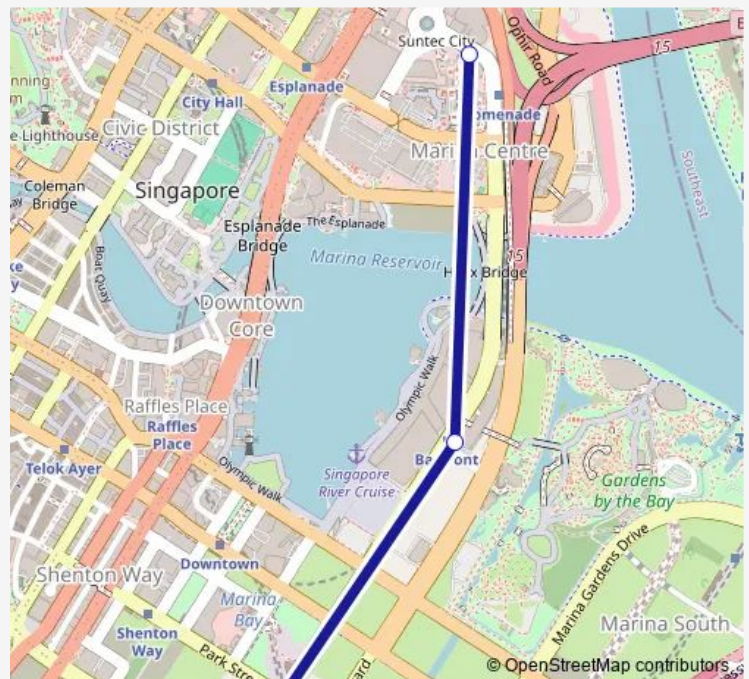

### Direction

MARINA BAY — PROMENADE

3 stops

[Open route schedule](#)

MARINA BAY

BAYFRONT

PROMENADE

### Route schedule

MARINA BAY — PROMENADE

Monday	06:00
Tuesday	06:00
Wednesday	06:00
Thursday	06:00
Friday	06:00
Saturday	06:00
Sunday	06:00

### Route info

Direction: MARINA BAY

Stops: 3

Trip Duration: 0 hour 4 min

■ CE — ('Promenade', 'Marina BAY')

**Direction**

PROMENADE — MARINA BAY

3 stops

[Open route schedule](#)

PROMENADE

BAYFRONT

MARINA BAY