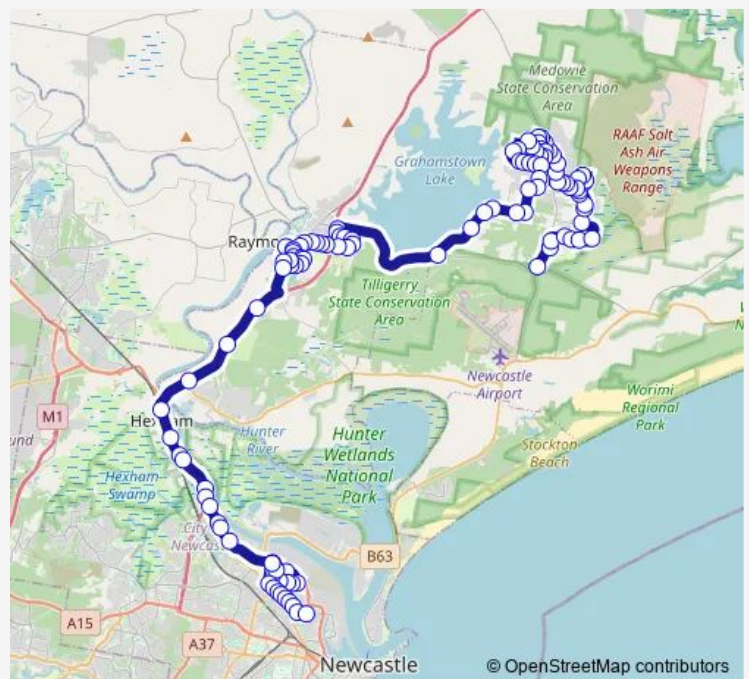

James Rd Opp Windeyer Cl

Kindlebark Dr Opp Rosewood Dr

Kindlebark Dr At Tea Tree Dr

Laurina St After Kindlebark Dr

Laurina St Opp Le Mottee Cl

Laurina St At Hakea Pde

Coachwood Dr After Laurina St

Coachwood Dr After Tupelo St

Brush Box Av Opp Coolabah Rd

Silver Wattle Dr At Brush Box Av

Silver Wattle Dr At Blackbutt Cres

**Route schedule**

Medowie Rd After Richardson Rd — Elizabeth St At William St

|           |       |
|-----------|-------|
| Monday    | 07:00 |
| Tuesday   | 07:00 |
| Wednesday | 07:00 |
| Thursday  | 07:00 |
| Friday    | 07:00 |
| Saturday  | —     |
| Sunday    | —     |

**Route info**

Direction: Medowie Rd After Richardson Rd

Stops: 112

Trip Duration: 1 hour 35 min

1311 — Medowie and Richardson to Newcastle Grammar

Silver Wattle Dr At Cassias Av

Silver Wattle Dr At Bottle Brush Av

Medowie Rd Opp Kindlebark Dr

Medowie Rd Before Kindlebark Dr

Kirrang Dr Opp Fisher Rd

Fisher Rd After Kirrang Dr

Fisher Rd Before Cole Cl

Fisher Rd Before Lewis Dr

Lewis Dr At Fisher Rd

Lewis Dr After Fisher Rd