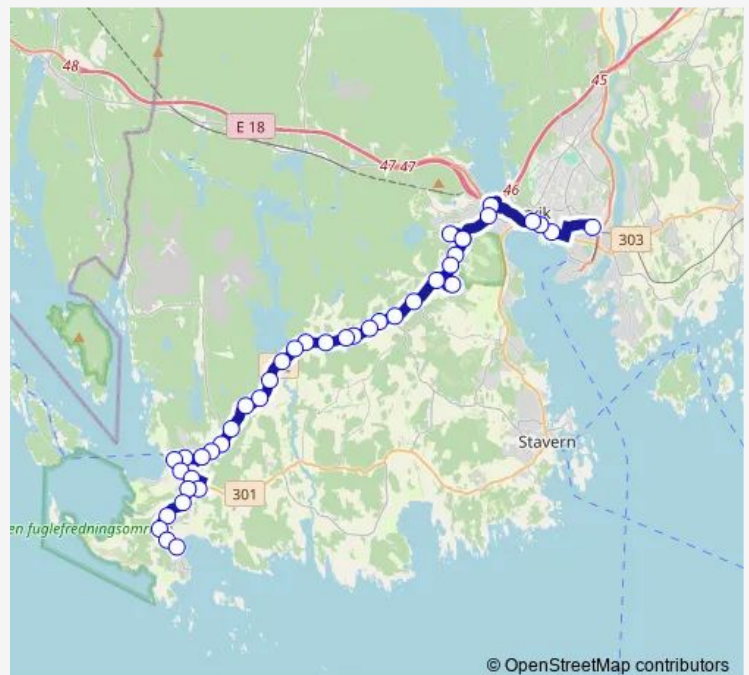

Brastein

Brekke

Solberg Brunlanesveien

Route schedule

Thor Heyerdahl vgs. li — Nevlunghavn

Monday 14:00

Tuesday 14:00

Wednesday 14:00

Thursday 14:00

Friday 14:00

Saturday —

Sunday —

Route info

Direction: Thor Heyerdahl vgs. li

Stops: 41

Trip Duration: 0 hour 50 min