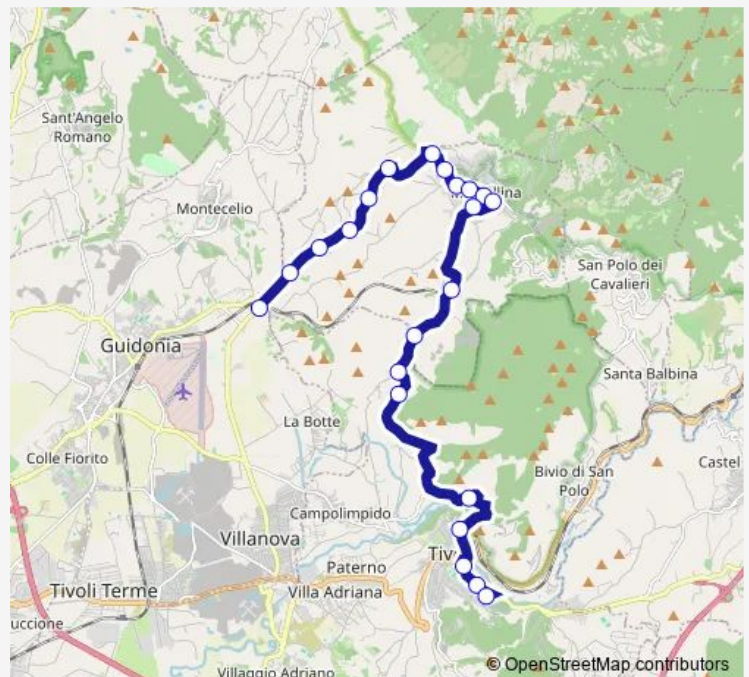

Direction

Guidonia | Via Maremmana Via Ferrari # f11864 — Tivoli | Largo Saragat Ist. L.Spallanzani # f00005

22 stops

[Open route schedule](#)

- Guidonia | Via Maremmana Via Ferrari # f11864
- Marcellina | Vocabolo Competella # f11807
- Marcellina | Via Maremmana (Km 26) # f11808
- Marcellina | Via Maremmana (Km 25) # f11809
- Marcellina | Via Maremmana (Km 24) # f11810
- SAN Polo | Via Maremmana Via Peschie # f11811
- Marcellina | Via Roma Via Gramsci # f11812
- Marcellina | Cimitero # f11813
- Marcellina | Corso V. Emanuele Via Stazione # f11814
- Marcellina | Corso V. Emanuele Via Monte Grappa # f11815
- Marcellina | Piazza Battisti # f11816
- Marcellina | Piazza V. Veneto # f11719
- Marcellina | Via Europa Via Stazione # f14846
- Marcellina | Zona Industriale # f14847
- Marcellina | Stazione FS # f14848
- Tivoli | Via Quintiliolo Str. S. Pastore # f14849
- Tivoli | Via Quintiliolo Str. Scalzacane # f14850
- Tivoli | Via Quintiliolo # f14852
- Tivoli | Largo Sant'Angelo # f8974
- Tivoli | Via Empolitana (Ospedale) # f11834

Route schedule

Guidonia | Via Maremmana Via Ferrari # f11864 — Tivoli | Largo Saragat Ist. L.Spallanzani # f00005

Monday	07:10
Tuesday	07:10
Wednesday	07:10
Thursday	07:10
Friday	07:10
Saturday	—
Sunday	—

Route info

Direction: Guidonia | Via Maremmana Via Ferrari # f11864

Stops: 22

Trip Duration: 0 hour 45 min

Tivoli | Via Empolitana Via Toti # f11835

Tivoli | Largo Saragat Ist. L.Spallanzani # f00005

Bus time schedules and route maps are available in an offline PDF at busmaps.com. Use the busmaps.com website to see live bus times, train schedule or subway schedule, and step-by-step directions for all public transit in Marcellina

The schedule is provided in the local timezone. Times with "(+1)" indicate departures on the next day.

PDF file created on 2025-02-26

2024 BusMaps.com - All Rights Reserved