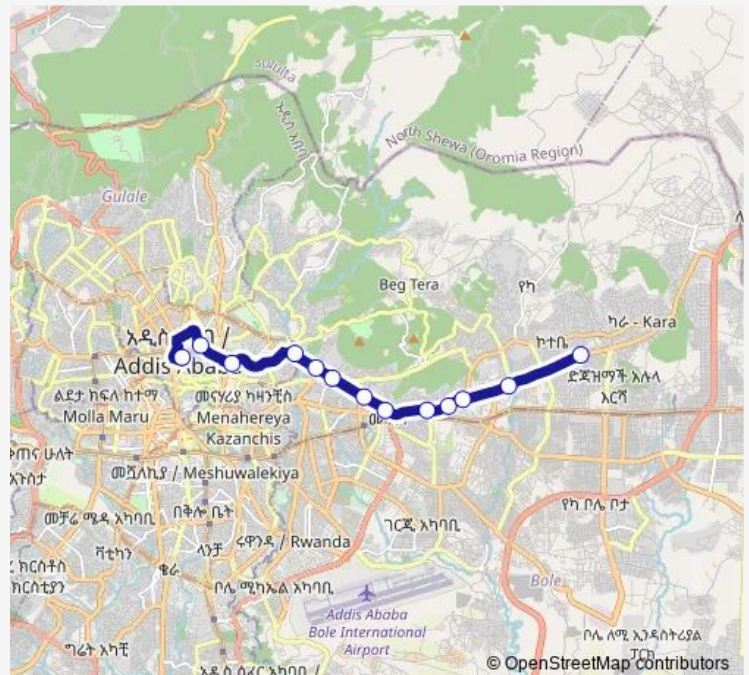

Piassa Arada

Route schedule

Kotebe Teachers College — Piassa Arada

Monday 06:00

Tuesday 06:00

Wednesday 06:00

Thursday 06:00

Friday 06:00

Saturday 06:00

Sunday 06:00

Route info

Direction: Kotebe Teachers College

Stops: 11

Trip Duration: 0 hour 47 min

Ab010 — Kotebe Teachers College ↔ Piassa Arada

## Direction

Piassa Arada — Kotebe Teachers College

13 stops

[Open route schedule](#)

Piassa Arada

St. Mary Church

Arat Kilo

Kokebe Tsebah (Kebena)