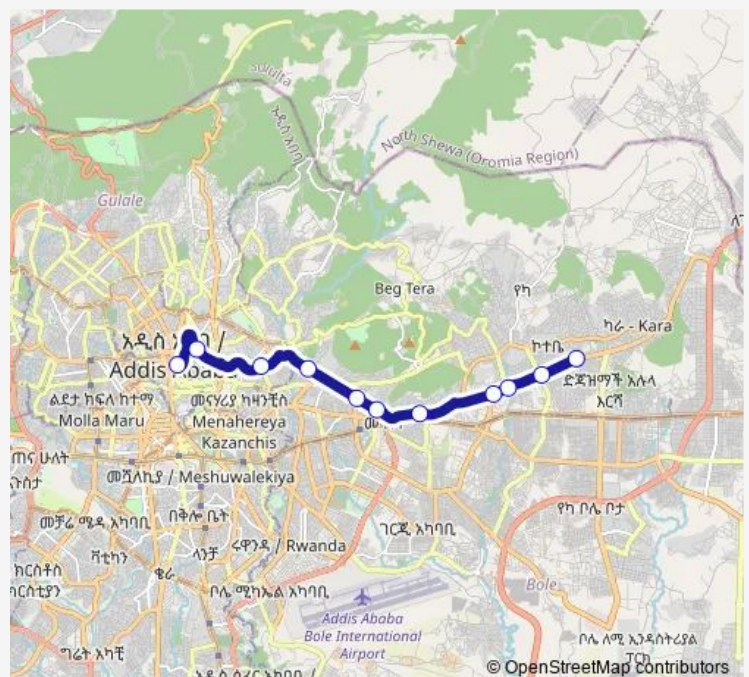

Thursday 06:00

Friday 06:00

Saturday 06:00

Sunday 06:00

Route info

Direction: Piassa Arada

Stops: 13

Trip Duration: 1 hour 8 min

Direction

Kotebe Teachers College — Piassa Arada

11 stops

[Open route schedule](#)

Kotebe Teachers College

Wessen Michael

NOC End

Lamberet Area