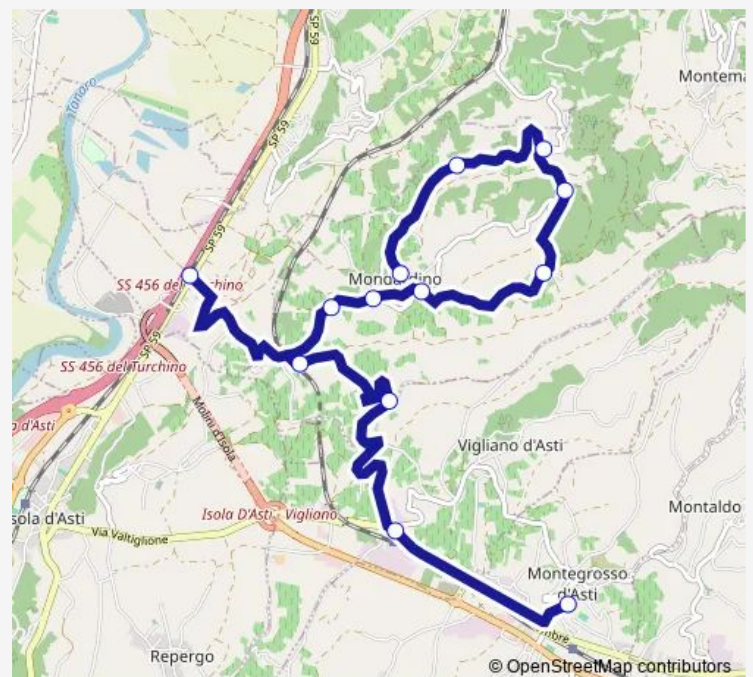

### Direction

undefined — undefined

0 stops

[Open route schedule](#)

### Route schedule

undefined — undefined

Monday	07:15
Tuesday	07:15-16:50
Wednesday	07:15
Thursday	07:15
Friday	07:15-16:50
Saturday	07:15
Sunday	—

### Route info

Direction:

Stops: 0

Trip Duration: — min

## Direction

Bivio Mongardino - Stabilimento M.C.M. — Montegrosso - Scuole Medie

15 stops

[Open route schedule](#)

Bivio Mongardino - Stabilimento M.C.M.

VIA SAN Pietro - Cappelletta

Incrocio SP 15 - Comunale PER Valbocchetto