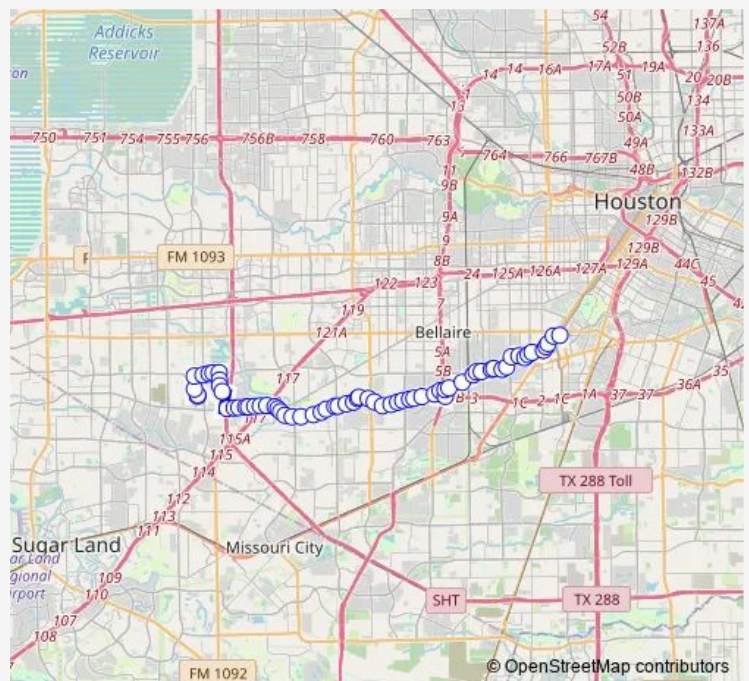

Bus 068 Braeswood

[Go to website](#)

Direction
 Texas Medical Center Transit Center — Elmsworth Dr @ South Course Dr
 65 stops
[Open route schedule](#)

- Texas Medical Center Transit Center
- Main St @ Greenbriar Dr
- Main St @ Underwood Rd
- Main St @ N Braeswood Blvd
- Braeswood Blvd @ Kelving St
- Braeswood Blvd @ Kirby Dr
- Braeswood Blvd @ Braesmain Dr
- Braeswood Blvd @ Greenbush Dr
- Braeswood Blvd @ Buffalo Speedway
- Braeswood Blvd @ Fairhope St
- Braeswood Blvd @ Bevlyn Dr
- Braeswood Blvd @ Lookout Ct
- Braeswood Blvd @ Linkmeadow Ln
- S Braeswood Blvd @ Stella Link Rd
- Braeswood Blvd @ Stella Link Rd
- Braeswood Blvd @ Linkwood Dr
- Braeswood Blvd @ Linkwood Dr
- Braeswood Blvd @ Greenwillow Dr
- Braeswood Blvd @ Meyer Park Dr
- West Loop Transit Center
- Braeswood Blvd @ Endicott Ln

Route schedule

Texas Medical Center Transit Center — Elmsworth Dr @ South Course Dr

Monday	05:00-22:30
Tuesday	05:00-22:30
Wednesday	05:00-22:30
Thursday	05:00-22:30
Friday	05:00-22:30
Saturday	05:31-22:31
Sunday	05:31-22:31

Route info

Direction: Texas Medical Center Transit Center
 Stops: 65
 Trip Duration: 0 hour 49 min

068 — Braeswood

Braeswood Blvd @ S Rice Ave

Braeswood Blvd @ Prichett Dr

Braeswood Blvd @ Ferris Dr

Braeswood Blvd @ Moonlight Dr