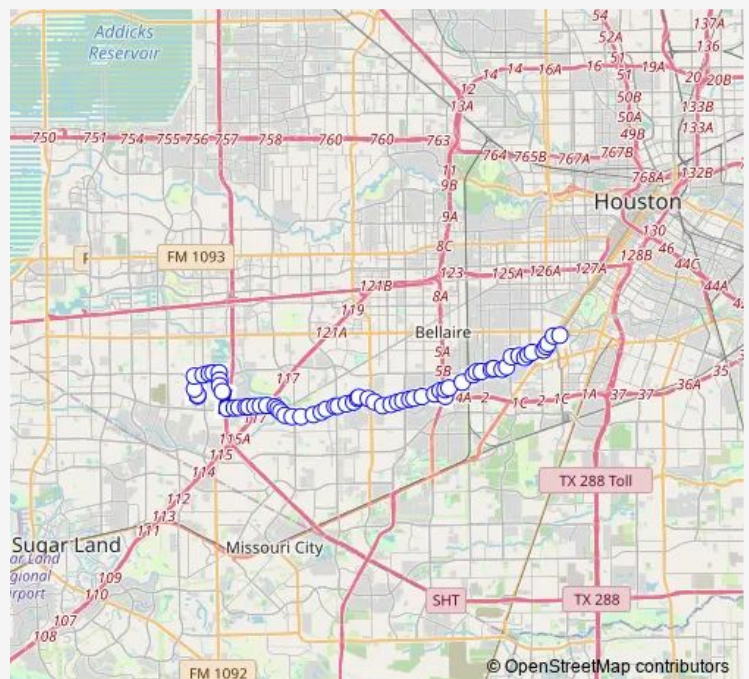

Braeswood Blvd @ Bevlyn Dr

Braeswood Blvd @ Lookout Ct

Braeswood Blvd @ Linkmeadow Ln

S Braeswood Blvd @ Stella Link Rd

Braeswood Blvd @ Stella Link Rd

Braeswood Blvd @ Linkwood Dr

Braeswood Blvd @ Linkwood Dr

Braeswood Blvd @ Greenwillow Dr

Braeswood Blvd @ Meyer Park Dr

West Loop Transit Center

Braeswood Blvd @ Endicott Ln

Route schedule

Texas Medical Center Transit Center — Elmsworth Dr @ South Course Dr

Monday 05:00-22:30

Tuesday 05:00-22:30

Wednesday 05:00-22:30

Thursday 05:00-22:30

Friday 05:00-22:30

Saturday 05:31-22:31

Sunday 05:31-22:31

Route info

Direction: Texas Medical Center Transit Center

Stops: 65

Trip Duration: 0 hour 44 min

068 — Braeswood

Braeswood Blvd @ S Rice Ave

Braeswood Blvd @ Prichett Dr

Braeswood Blvd @ Ferris Dr

Braeswood Blvd @ Moonlight Dr

N Braeswood Blvd @ Chimney Rock Rd