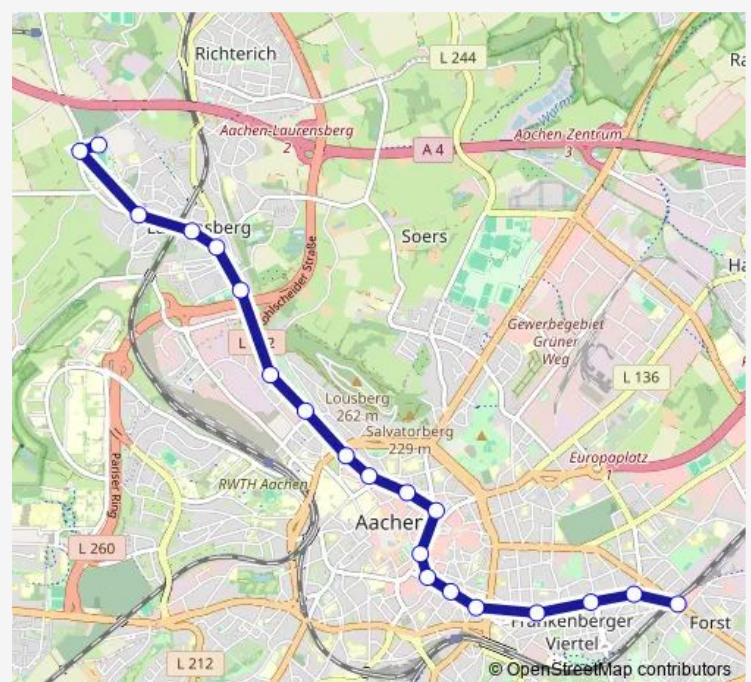

Direction

Aachen, Bahnhof Rothe Erde (Bus) — Aachen, Laurensberg Schulzentrum (Parkplatz)

20 stops

[Open route schedule](#)

Aachen, Bahnhof Rothe Erde (Bus)

Aachen, Goerdelerstraße

Aachen, Viktoriaallee

Aachen, Schlossstraße

Aachen, Normaluhr

Aachen, Wallstraße

Aachen, Theater

Aachen, Elisenbrunnen

Aachen, Bushof

Aachen, Minoritenstraße

Aachen, Driescher Gässchen (Rwth Aachen)

Aachen, Ponttor

Route schedule

Aachen, Bahnhof Rothe Erde (Bus) — Aachen, Laurensberg Schulzentrum (Parkplatz)

Monday	15:07-15:51
Tuesday	15:07
Wednesday	15:07-15:51
Thursday	15:07-15:51
Friday	15:07
Saturday	—
Sunday	—

Route info

Direction: Aachen, Bahnhof Rothe Erde (Bus)

Stops: 20

Trip Duration: 0 hour 32 min

27v Metro time schedules and route maps are available in an offline PDF at busmaps.com. Use the busmaps.com website to see live bus times, train schedule or subway schedule, and step-by-step directions for all public transit in Aachen