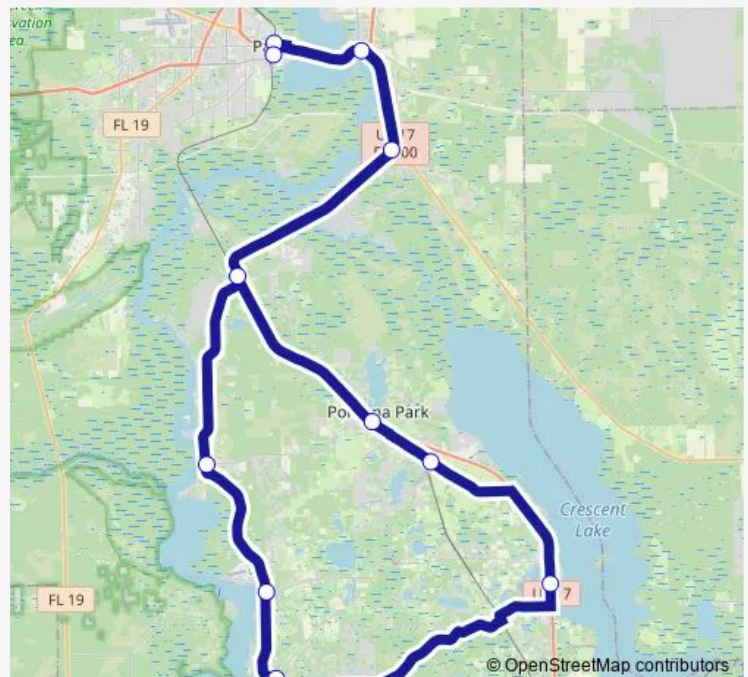

Thursday 06:15

Friday 06:15

Saturday —

Sunday —

Route info

Direction: Bus Garage - 310 S 10th St

Stops: 5

Trip Duration: 1 hour 15 min

Cross County Express Route 2

Direction

Putnam Community Medical — Palatka Train Station

8 stops

[Open route schedule](#)

Putnam Community Medical

Francis

Hollister

Tuesday 08:15

Wednesday 08:15

Thursday 08:15

Friday 08:15

Saturday —

Sunday —

Route info

Direction: Putnam Community Medical