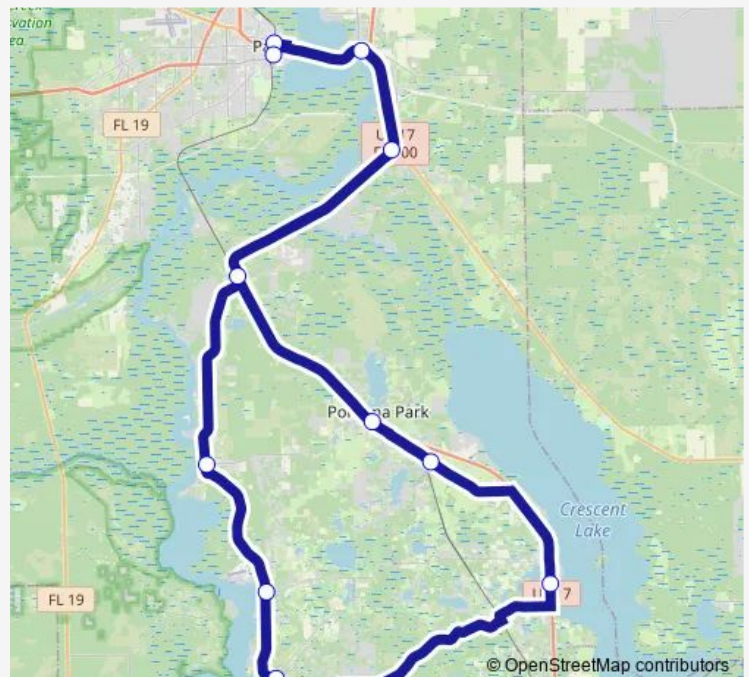

### Route info

Direction: Bus Garage - 310 S 10th St

Stops: 5

Trip Duration: 1 hour 15 min

Cross County Express Route 2

**Direction**

Putnam Community Medical — Palatka Train Station

8 stops