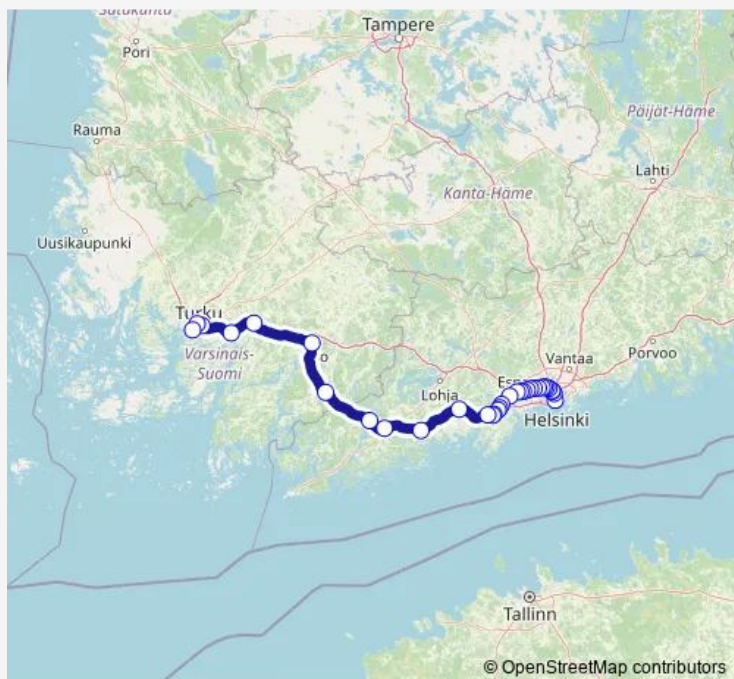

Jorvas

Heikkilä

Tolsa

Route schedule

Helsinki — Turku satama

Monday	—
Tuesday	—
Wednesday	—
Thursday	—
Friday	05:28
Saturday	—
Sunday	—

Route info

Direction: Helsinki

Stops: 33

Trip Duration: 2 hour 11 min

■ S 941 — Helsinki - Turku satama

Kirkkonummi

Siuntio

Inkoo

Karjaa

Pohjankuru