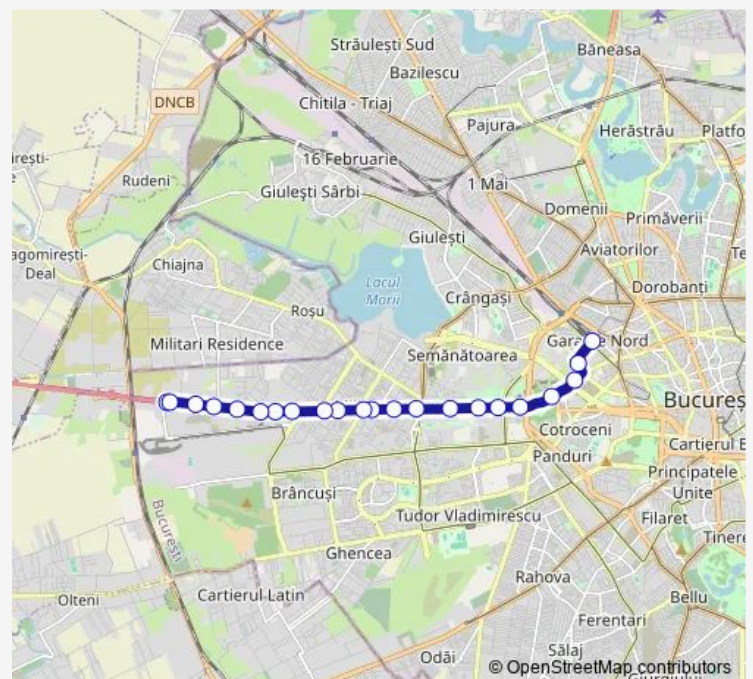

Metro Militari

Victoria

Grup Scolar Auto

Route schedule

Gara de Nord — Grup Scolar Auto

Monday 04:45-22:30

Tuesday 04:45-22:30

Wednesday 04:45-22:30

Thursday 04:45-22:30

Friday 04:45-22:30

Saturday 04:50-22:30

Sunday 04:45-22:30

Route info

Direction: Gara de Nord

Stops: 22

Trip Duration: 0 hour 34 min

Direction

Grup Scolar Auto — Gara de Nord

23 stops

[Open route schedule](#)

Grup Scolar Auto

Victoria

Metro Militari

Nufarul