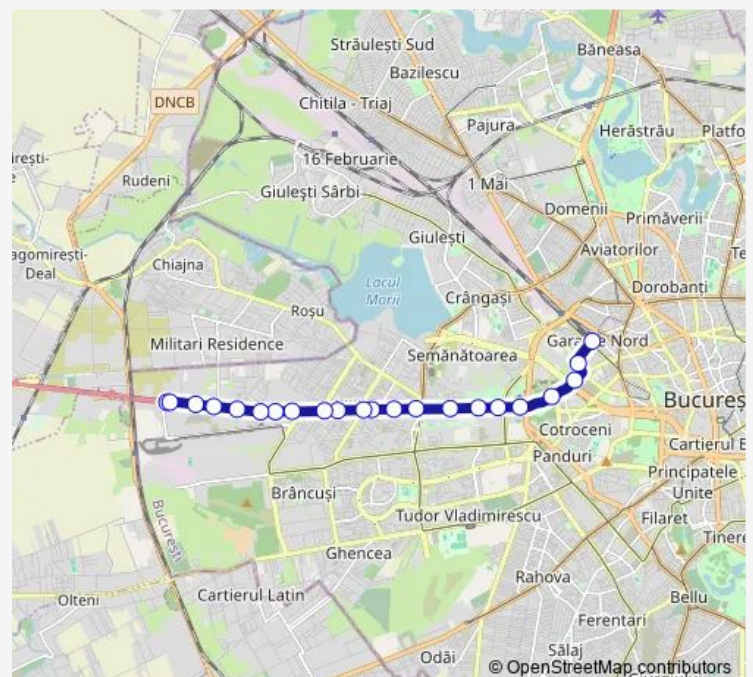

Metro Militari

Victoria

Grup Scolar Auto

Route schedule

Gara de Nord — Grup Scolar Auto

Monday 04:45-22:30

Tuesday 04:45-22:30

Wednesday 04:45-22:30

Thursday 04:45-22:30

Friday 04:45-22:30

Saturday 04:50-22:30

Sunday 04:45-22:30

Route info

Direction: Gara de Nord

Stops: 22

Trip Duration: 0 hour 40 min

Direction

Grup Scolar Auto — Gara de Nord

23 stops

[Open route schedule](#)

Grup Scolar Auto

Victoria

Metro Militari

Nufarul