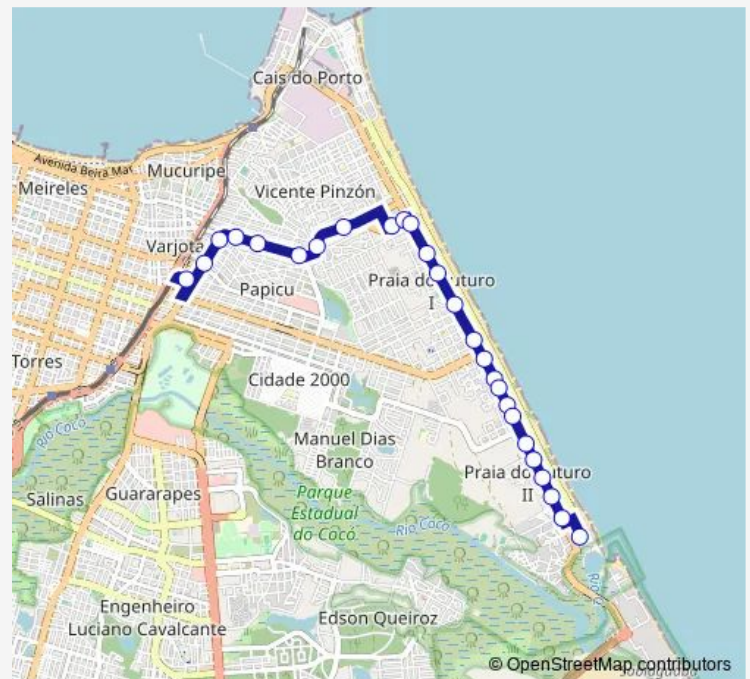

RUA Oliveira Filho, Sn

RUA Herminia Bonavides, Sn

Avenida Herminia Bonavides, 555

Route schedule

RUA DES Geminiano Jurema, 88 — Praça Terminal Papicu, Sn

Monday 01:20-00:40⁺¹

Tuesday 01:20-00:40⁺¹

Wednesday 01:20-00:40⁺¹

Thursday 01:20-00:40⁺¹

Friday 01:20-00:40⁺¹

Saturday 01:20-00:38⁺¹

Sunday 01:20-00:40⁺¹

Route info

Direction: RUA DES Geminiano Jurema, 88

Stops: 28

Trip Duration: 0 hour 30 min

Wednesday 01:00-00:20⁺¹

Thursday 01:00-00:20⁺¹

Friday 01:00-00:20⁺¹

Saturday 02:00-00:58⁺¹

Sunday 01:00-00:20⁺¹

Route info

Direction: Praça Terminal Papicu, Sn

Stops: 26