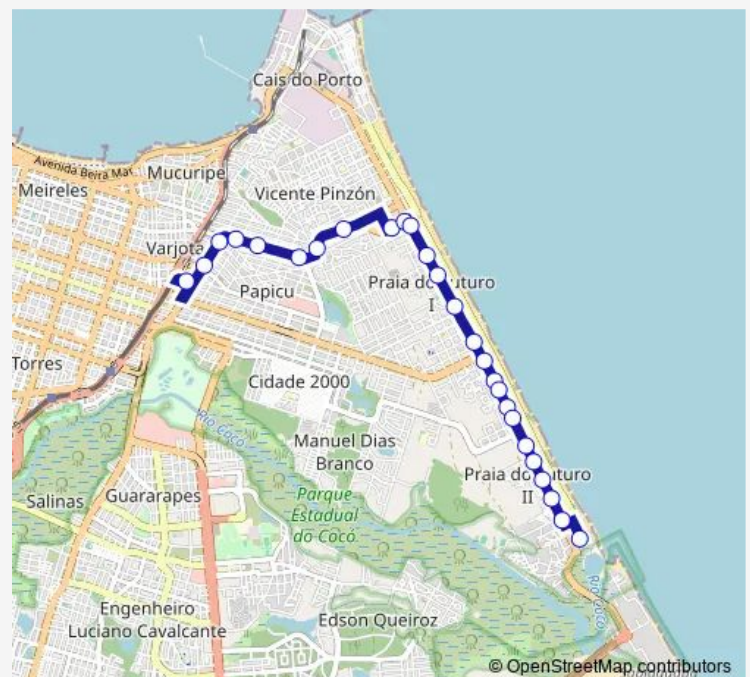

RUA Oliveira Filho, Sn

RUA Herminia Bonavides, Sn

Avenida Herminia Bonavides, 555

Route schedule

RUA DES Geminiano Jurema, 88 — Praça Terminal Papicu, Sn

Monday 01:20-00:40⁺¹

Tuesday 01:20-00:40⁺¹

Wednesday 01:20-00:40⁺¹

Thursday 01:20-00:40⁺¹

Friday 01:20-00:40⁺¹

Saturday 01:20-00:38⁺¹

Sunday 01:20-00:40⁺¹

Route info

Direction: RUA DES Geminiano Jurema, 88

Stops: 28

Trip Duration: 0 hour 30 min

920-Caça e Pesca/Papicu — Caça e Pesca/Papicu

Avenida ENG Alberto SA, 891

RUA Fausto Cabral, 1232

RUA Fausto Cabral, 920

RUA Fausto Cabral, 471

RUA Valdetáro Mota, 650

Avenida ENG Santana Junior, 1185

Praça Terminal Papicu, Sn

Wednesday 01:00-00:20⁺¹

Thursday 01:00-00:20⁺¹

Friday 01:00-00:20⁺¹

Saturday 02:00-00:58⁺¹

Sunday 01:00-00:20⁺¹

Route info

Direction: Praça Terminal Papicu, Sn

Stops: 26