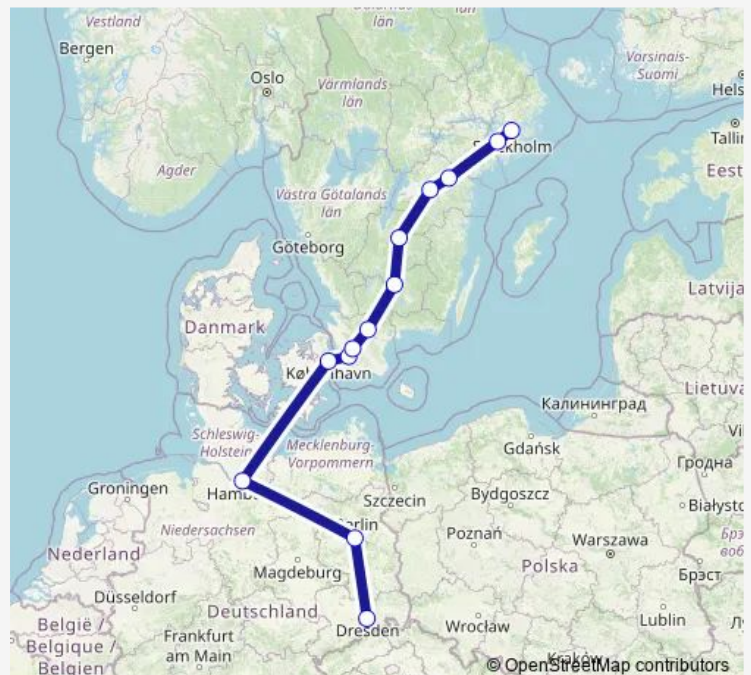

Norrköping Centralstation

Linköping Centralstation

Nässjö Centralstation

Alvesta station

Hässleholm Centralstation

Eslöv station

Lund Centralstation

Örestad

Hamburg Hbf

Berlin Hbf

Dresden Hbf

Route schedule

Stockholm Centralstation — Dresden Hbf

Monday	—
Tuesday	—
Wednesday	—
Thursday	—
Friday	16:20
Saturday	—
Sunday	—

Route info

Direction: Stockholm Centralstation

Stops: 13

Trip Duration: 18 hour 40 min

■ Snälltåget

BusMaps

Direction

Stockholm Centralstation — Berlin Hbf

12 stops

[Open route schedule](#)

Stockholm Centralstation

Södertälje Syd station

Norrköping Centralstation

Linköping Centralstation

Nässjö Centralstation

Alvesta station

Hässleholm Centralstation

Eslöv station