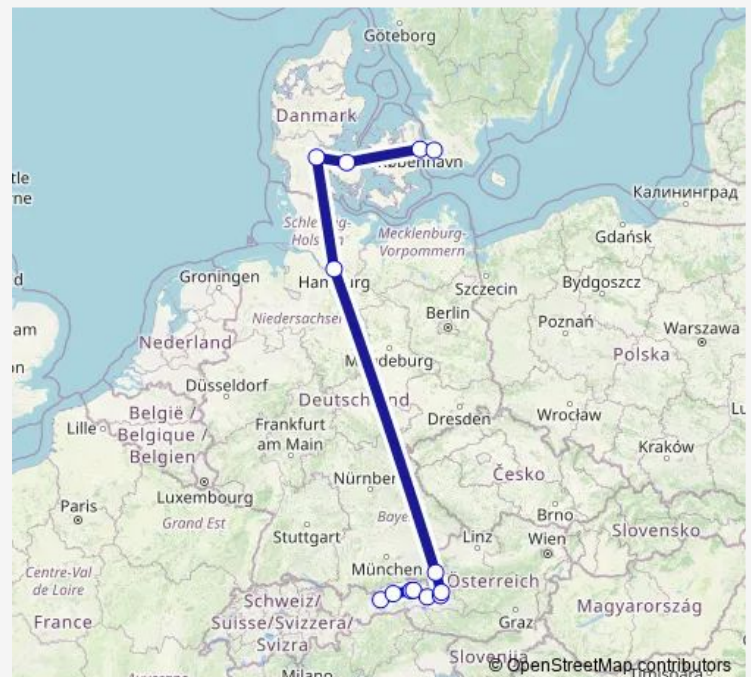

Örestad

Odense

Kolding

Hamburg Hbf

Salzburg Hbf

Bischofshofen

St Johann im Pongau

Zell am See

Kitzbühel

Kirchberg in Tirol

Jenbach

Innsbruck Hbf

Route schedule

Stockholm Centralstation — Innsbruck Hbf

Monday —

Tuesday —

Wednesday —

Thursday —

Friday 10:10

Saturday —

Sunday —

Route info

Direction: Stockholm Centralstation

Stops: 14

Trip Duration: 26 hour 49 min

■ Snälltåget

BusMaps

Direction

Innsbruck Hbf — Stockholm Centralstation

14 stops

[Open route schedule](#)

Innsbruck Hbf