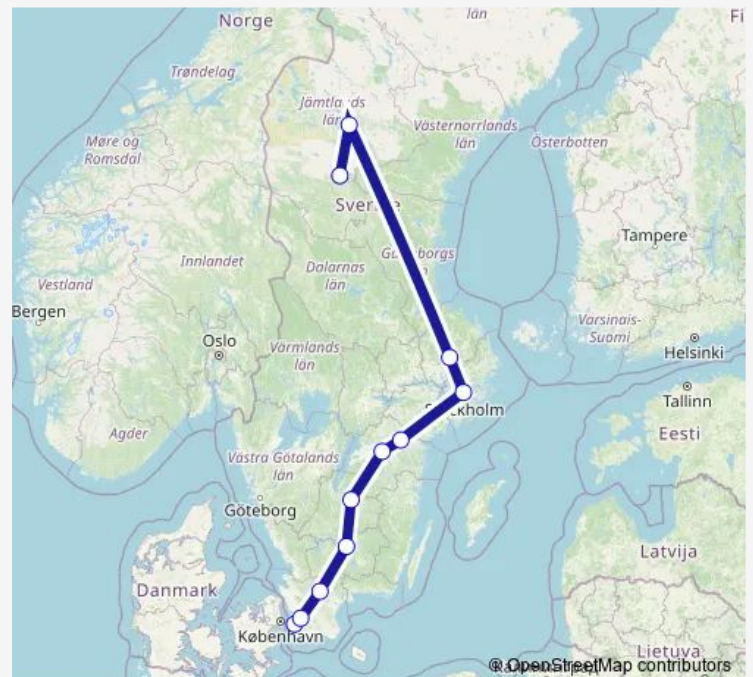

### Direction

Malmö Centralstation — Röjan station

10 stops

[Open route schedule](#)

Malmö Centralstation

Lund Centralstation

Hässleholm Centralstation

Alvesta station

Nässjö Centralstation

Linköping Centralstation

Norrköping Centralstation

Stockholm Centralstation

Östersund Centralstation

Röjan station

### Route schedule

Malmö Centralstation — Röjan station

Monday —

Tuesday —

Wednesday —

Thursday —

Friday 16:35

Saturday —

### Route info

Direction: Malmö Centralstation

Stops: 10

Trip Duration: 15 hour 30 min

■ Snälltåget

BusMaps