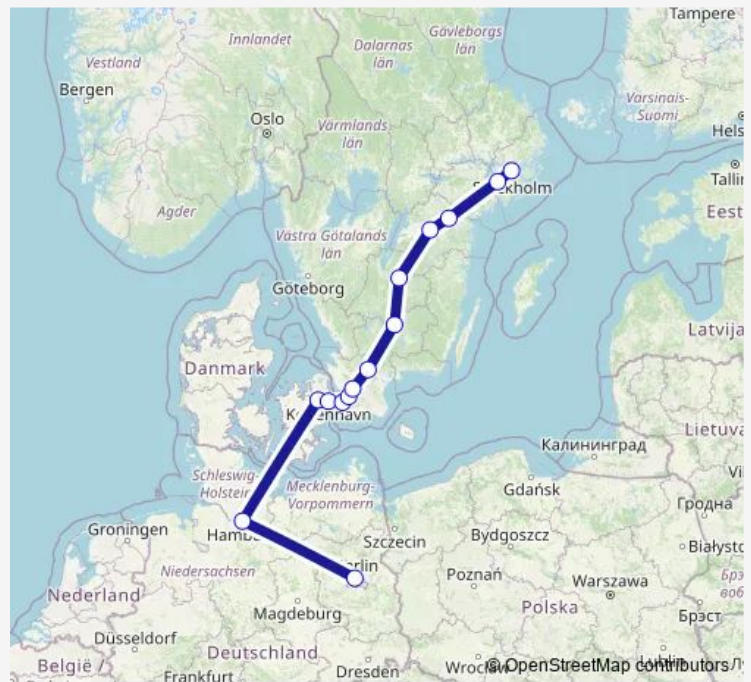

Høje Taastrup

Örestad

Malmö Centralstation

Lund Centralstation

Eslöv station

Hässleholm Centralstation

Alvesta station

Nässjö Centralstation

Linköping Centralstation

Norrköping Centralstation

Södertälje Syd station

Stockholm Centralstation

Route schedule

Berlin Hbf — Stockholm Centralstation

Monday 21:10

Tuesday 21:10

Wednesday 21:10

Thursday 21:10

Friday 21:10

Saturday —

Sunday 21:10

Route info

Direction: Berlin Hbf

Stops: 14

Trip Duration: 16 hour 10 min

■ Snälltåget

Direction

Stockholm Centralstation — Berlin Hbf

14 stops

[Open route schedule](#)

Stockholm Centralstation

Södertälje Syd station