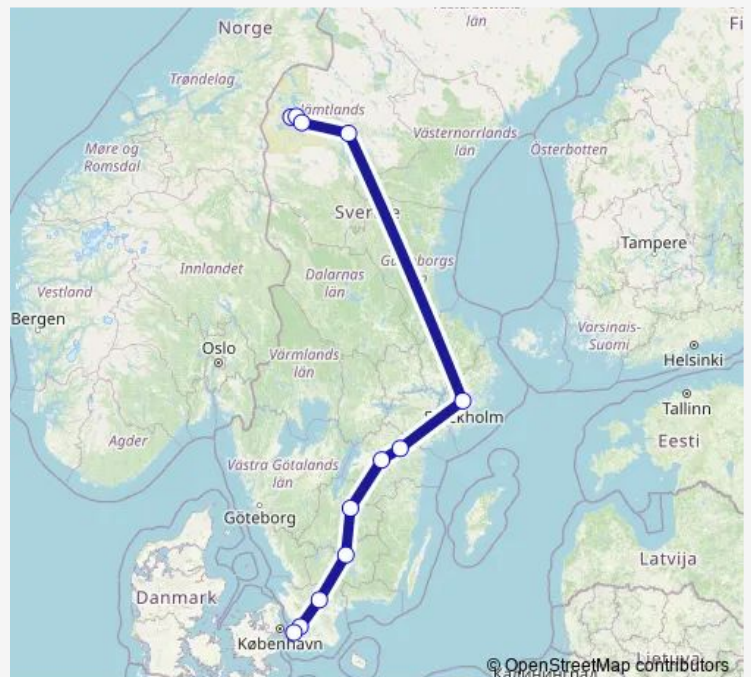

Undersåker station

Åre station

Duved station

Route schedule

Malmö Centralstation — Duved station

Monday —

Tuesday —

Wednesday —

Thursday —

Friday 16:35

Saturday —

Sunday —

Route info

Direction: Malmö Centralstation

Stops: 13

Trip Duration: 15 hour 5 min

■ Snälltåget

BusMaps

Direction

Duved station — Malmö Centralstation

12 stops

[Open route schedule](#)

Duved station

Åre station