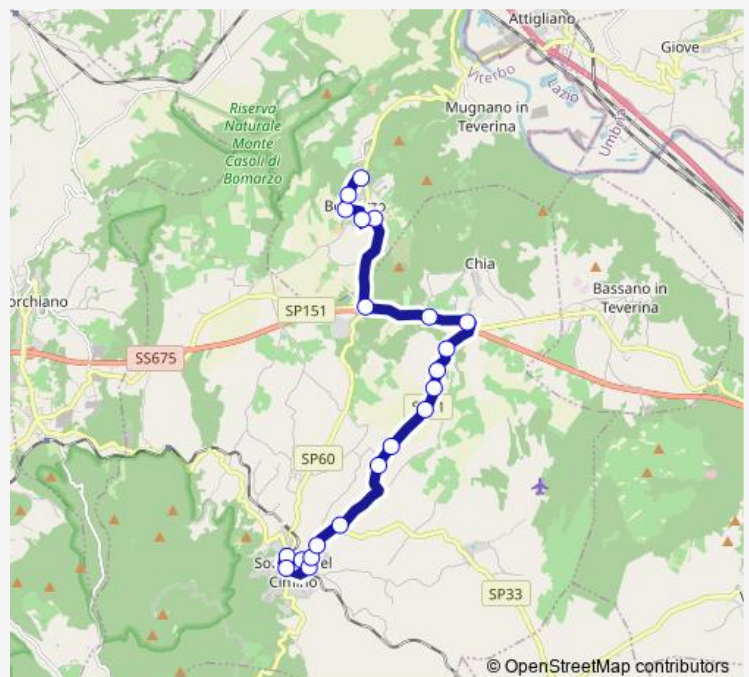

Soriano | Via Molinella (Km 2) # f1939

Soriano | Via Molinella (Km 1) # f1940

Soriano | Vaccarecce # f1941

Soriano | Via Molinella (Km 1) # f1942

Soriano | Via Ortana Via V. Emanuele II # f1981

Soriano | Stradelle # f1983

Soriano | Sanguetta # f1984

Bomarzo | Via Elce Via Verga # f1985

Bomarzo | Via Verga # f1986

Bomarzo | Via Piano Via Verga # f1988

Bomarzo | Piazza Torino # f1989

Bomarzo | Piazza Matteotti # f1990

Route schedule

Soriano | Stazione # f1744 — Bomarzo | Piazza Matteotti # f1990

Monday 06:40

Tuesday 06:40

Wednesday 06:40

Thursday 06:40

Friday 06:40

Saturday 06:40

Sunday —

Route info

Direction: Soriano | Stazione # f1744

Stops: 21

Trip Duration: 0 hour 20 min

Sr903a Bus time schedules and route maps are available in an offline PDF at busmaps.com. Use the busmaps.com website to see live bus times, train schedule or subway schedule, and step-by-step directions for all public transit in Soriano nel Cimino