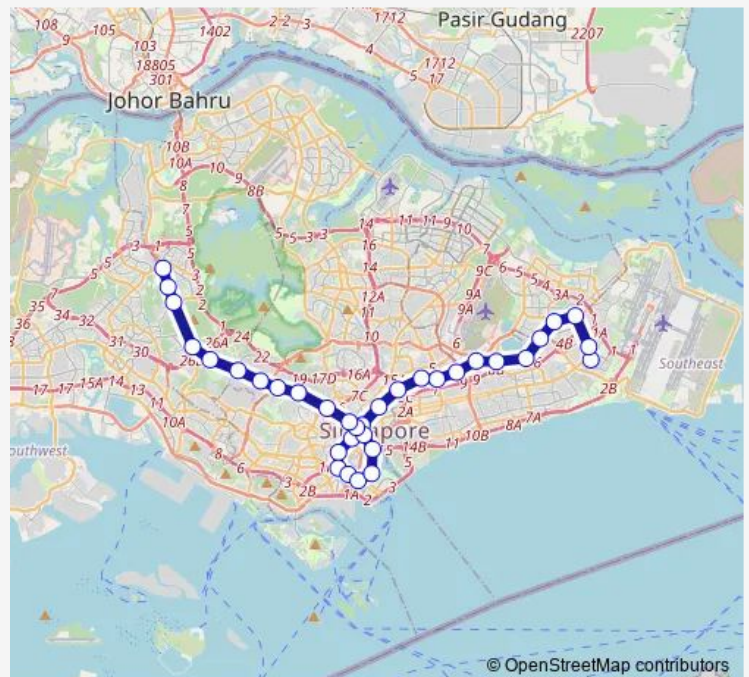

Metro Dt ('Bukit Panjang', 'Expo')

[Go to website](#)

Direction

Expo — Bukit Panjang

34 stops

[Open route schedule](#)

- Expo
- Upper Changi
- Tampines East
- Tampines
- Tampines West
- Bedok Reservoir
- Bedok North
- Kaki Bukit
- Ubi
- Macpherson
- Mattar
- Geylang Bahru
- Bendemeer
- Jalan Besar
- Bencoolen
- Fort Canning
- Chinatown
- Telok Ayer
- Downtown
- Bayfront
- Promenade

Route schedule

Expo — Bukit Panjang

Monday	06:00
Tuesday	06:00
Wednesday	06:00
Thursday	06:00
Friday	06:00
Saturday	06:00
Sunday	06:00

Route info

Direction: Expo

Stops: 34

Trip Duration: 1 hour 7 min

■ Dt — ('Bukit Panjang', 'Expo')

Bugis

Rochor

Little India

Newton

Stevens

Botanic Gardens

TAN KAH Kee

Sixth Avenue

King Albert Park

Beauty World

Hillview

Cashew

Bukit Panjang

Direction

Bukit Panjang — Expo

34 stops