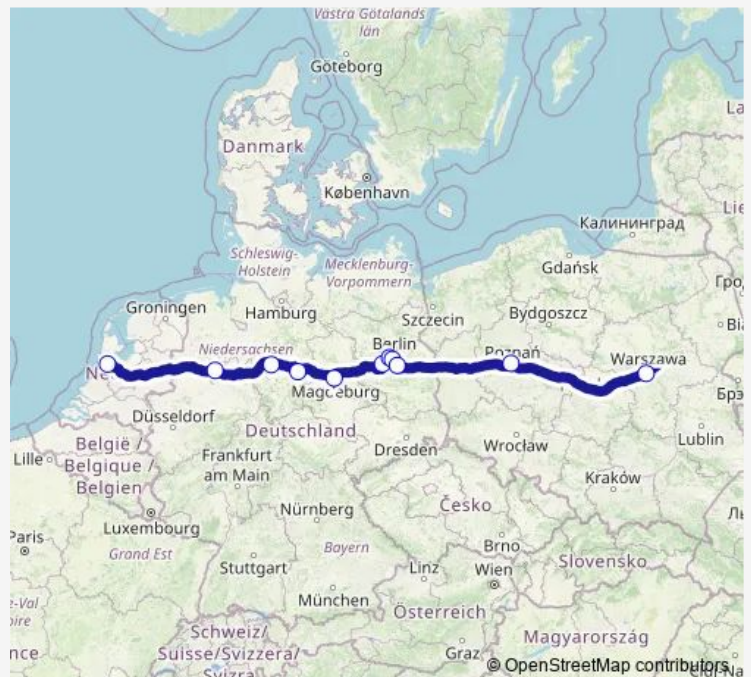

Bus FlixBus N1325D Warsaw - Amsterdam (N1325 Booster)

[Go to website](#)

Direction

Amsterdam Sloterdijk — Warsaw, Bus Station West

11 stops

[Open route schedule](#)

Amsterdam Sloterdijk

Osnabrück central train station (Eisenbahnstraße)

Hanover central bus station

Brunswick central station

Magdeburg central bus station

Potsdam central train station

Berlin central bus station

Berlin Südkreuz train station

Berlin Airport BER (Berlin Brandenburg), Terminal 1/2

Poznan, Bus Station Poznan Main Station

Warsaw, Bus Station West

Route schedule

Amsterdam Sloterdijk — Warsaw, Bus Station West

Monday	14:10
Tuesday	—
Wednesday	—
Thursday	—
Friday	14:10
Saturday	14:10
Sunday	14:10

Route info

Direction: Amsterdam Sloterdijk

Stops: 11

Trip Duration: 17 hour 50 min

FlixBus N1325D — Warsaw - Amsterdam (N1325 Booster)

Direction

Warsaw, Bus Station West — Amsterdam Sloterdijk

11 stops