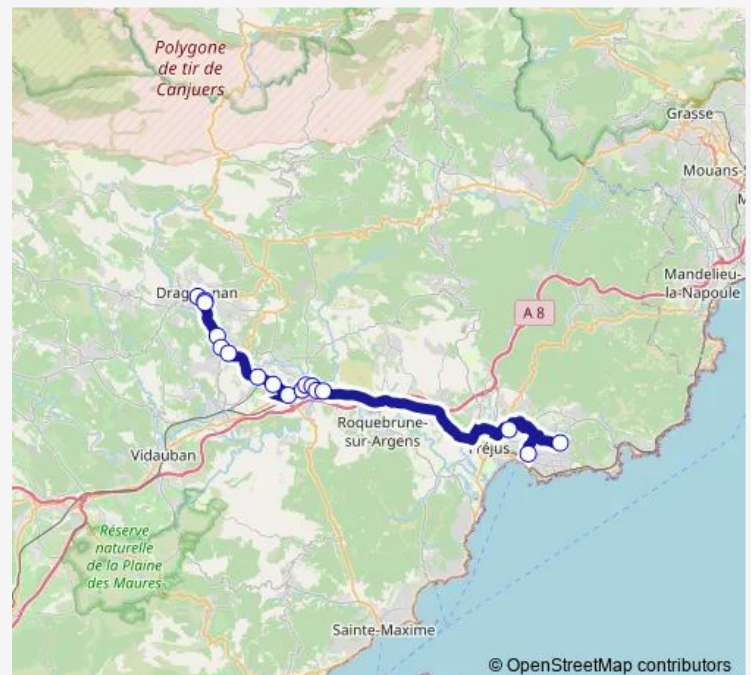

Porte d Oree

### Route schedule

Lycee Blum — Gare Routiere

Monday 17:25

Tuesday 17:25

Wednesday 17:25

Thursday 17:25

Friday 17:25

Saturday —

### Route info

Direction: Lycee Blum

Stops: 28

Trip Duration: 1 hour 35 min

Securite Sociale

Tassigny Donnadiou

Le Ligure

Eglise