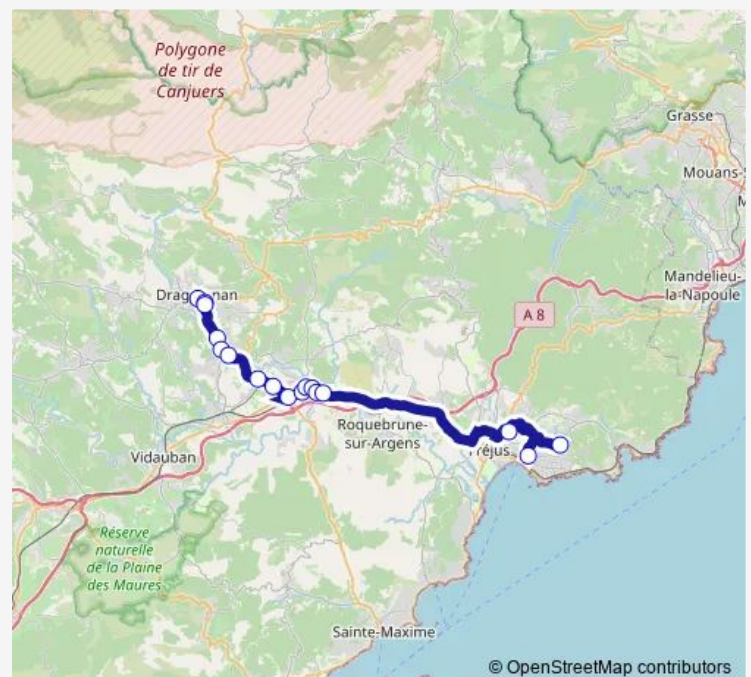

Porte d Oree

## Route schedule

Lycee Blum — Gare Routiere

Monday 17:25

Tuesday 17:25

Wednesday 17:25

Thursday 17:25

Friday 17:25

Saturday —

## Route info

Direction: Lycee Blum

Stops: 28

Trip Duration: 1 hour 35 min

© OpenStreetMap contributors

Securite Sociale

Tassigny Donnadiou

Le Ligure