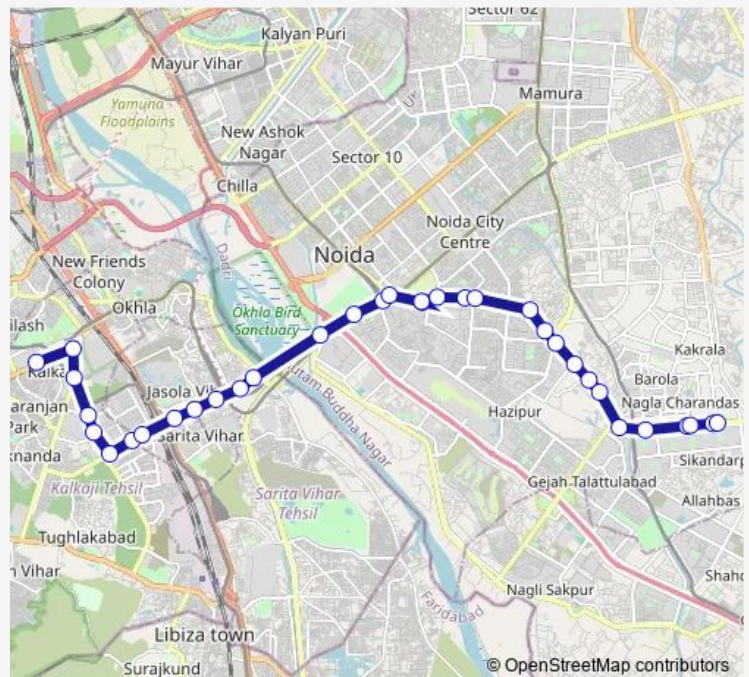

Police Choki Sadarpur

Sadarpur More

Noida Sec 40

Route schedule

Nehru Place Terminal — Noida Ph 2 Phool Mandi

Monday 06:20-21:35

Tuesday 06:20-21:35

Wednesday 06:20-21:35

Thursday 06:20-21:35

Friday 06:20-21:35

Saturday 06:20-21:35

Sunday 06:20-21:35

Route info

Direction: Nehru Place Terminal

Stops: 34

Trip Duration: 1 hour 19 min