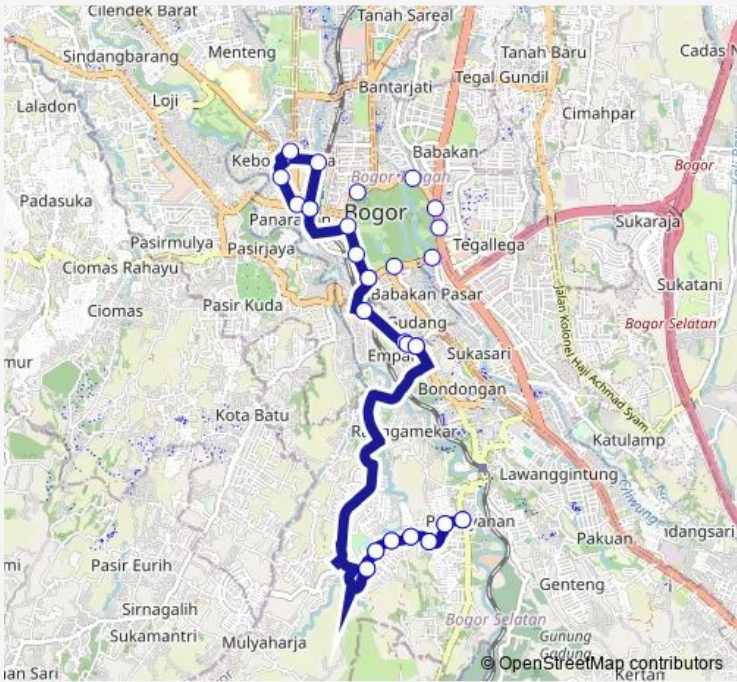

Direction
 Simpang Jl. Pabuaran — Simpang Jl. Pabuaran
 36 stops
[Open route schedule](#)

- Simpang Jl. Pabuaran
- Sekolah Dasa Semesta
- Riyad Barokah Jaya
- Toko Aura
- Sekolah Nurul Fata
- Posyandu Cempaka 2
- Aston
- Jl. Pahlaan 2
- Rsia Melania
- Stie Niba Business School
- Btm
- Jl. Paledang
- Pustaka
- Stasiun Bogor
- Jembatan Merah
- Terminal Bus Merdeka Bogor
- Pasar Maar
- Jl. Mayor Oking
- Stasiun Bogor
- Kantor Bersama Samsat Kota Bogor
- Lapangan Sempur

Route schedule
 Simpang Jl. Pabuaran — Simpang Jl. Pabuaran

| | |
|-----------|-------------|
| Monday | 00:00-23:40 |
| Tuesday | 00:00-23:40 |
| Wednesday | 00:00-23:40 |
| Thursday | 00:00-23:40 |
| Friday | 00:00-23:40 |
| Saturday | 00:00-23:40 |
| Sunday | 00:00-23:40 |

Route info
 Direction: Simpang Jl. Pabuaran
 Stops: 36
 Trip Duration: 0 hour 36 min

Lippo Plaza Kebun Raya Bogor

RS PMI Bogor

SDN Bangka 3

Plaza Bogor

Btm

Stie Niba Business School

Polsek Bogor Selatan

The schedule is provided in the local timezone. Times with "(+1)" indicate departures on the next day.

PDF file created on 2025-01-16

2024 BusMaps.com - All Rights Reserved