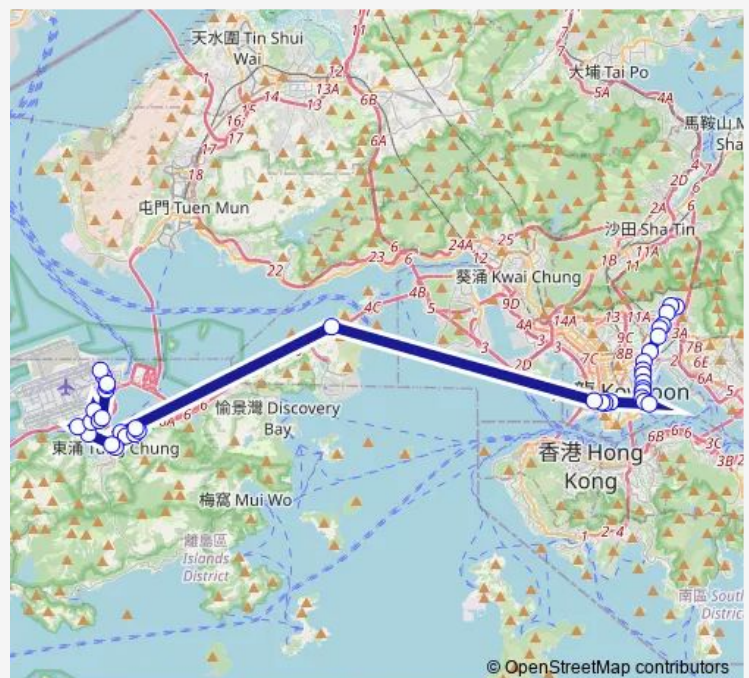

### Route schedule

[Ctb] TSZ WAN Shan (South) [Kmb] TSZ WAN Shan (South) BUS Terminus — [Ctb] Airport (Ground Transportation Centre) [Lwb] Airport (GTC) BUS Terminus

Monday	13:30-20:00
Tuesday	13:30-20:00
Wednesday	13:30-20:00
Thursday	13:30-20:00
Friday	13:30-20:00
Saturday	13:30
Sunday	13:30

### Route info

Direction: [Ctb] TSZ WAN Shan (South) [Kmb] TSZ WAN Shan (South) BUS Terminus

Stops: 39

Trip Duration: 1 hour 57 min

[Ctb] KAI Ming Street, TO KWA WAN Road|[Kmb+Ctb] KAI Ming Street/<Br>Kai Ming Street, TO KWA WAN Road