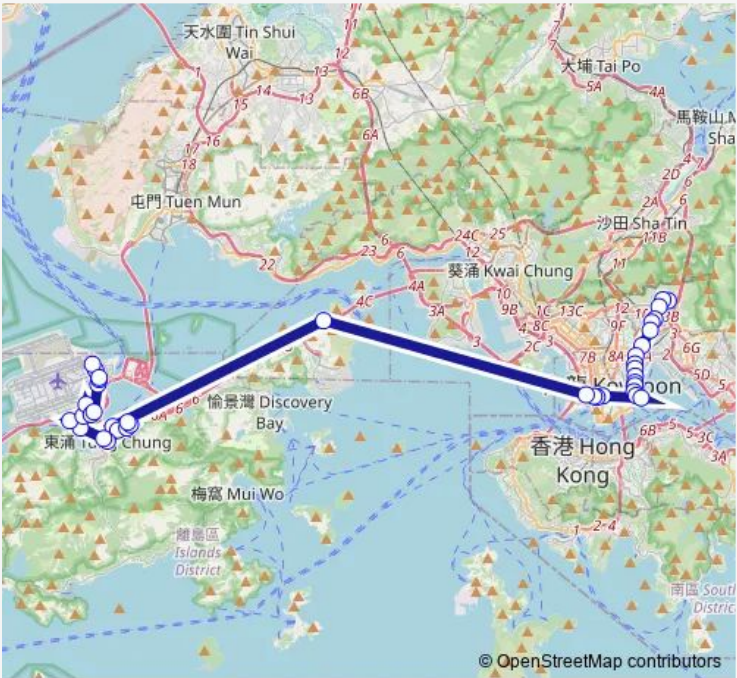

Route schedule

[Ctb] TSZ WAN Shan (South)[Kmb] TSZ WAN Shan (South) BUS Terminus — [Ctb] Airport (Ground Transportation Centre)[Lwb] Airport (GTC) BUS Terminus

Monday	13:30-20:00
Tuesday	13:30-20:00
Wednesday	13:30-20:00
Thursday	13:30-20:00
Friday	13:30-20:00
Saturday	13:30
Sunday	13:30

Route info

Direction: [Ctb] TSZ WAN Shan (South)[Kmb] TSZ WAN Shan (South) BUS Terminus

Stops: 39

Trip Duration: 2 hour 0 min

[Ctb] KAI Ming Street, TO KWA WAN Road|[Kmb+Ctb] KAI Ming Street/
Kai Ming Street, TO KWA WAN Road