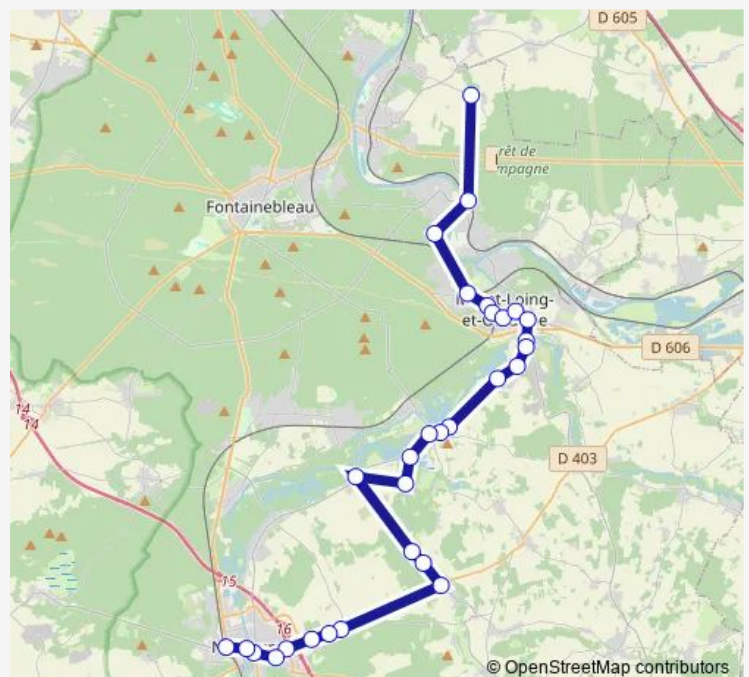

Carrefour Le Landy

Route schedule

Lycée Fontaineroux — Gare Carnot

Monday 17:25

Tuesday 17:25

Wednesday 13:00-17:25

Thursday 17:25

Friday 17:25

Saturday —

Sunday —

Route info

Direction: Lycée Fontaineroux

Stops: 30

Trip Duration: 1 hour 10 min

Les Serres

La Boulinière

Liberté

Petit Châtelet

Carrefour de l'Europe

Stalingrad

Poste Nemours

Eglise

Gare Carnot

Direction

Wednesday 07:15

Thursday 07:15

Friday 07:15

Saturday —

Sunday —

Route info

Direction: Gare Carnot

Stops: 30