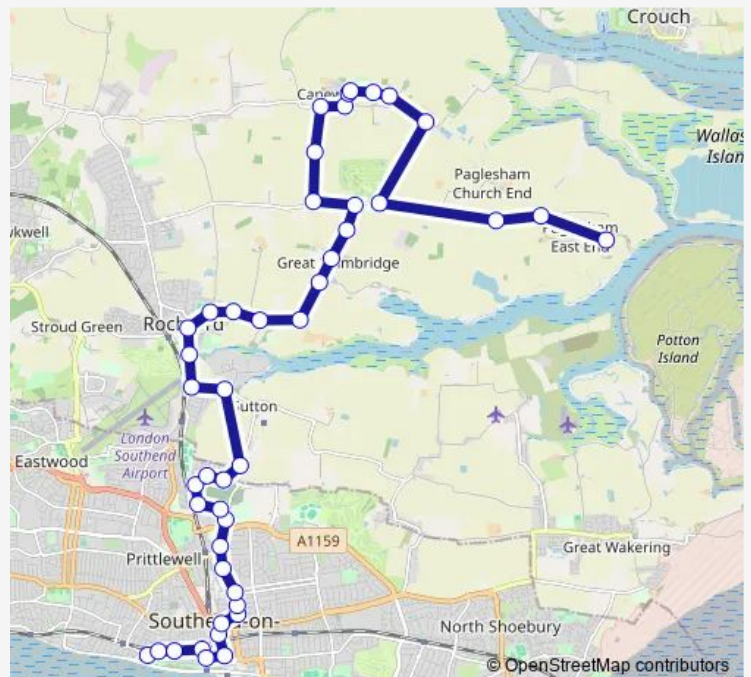

Bus 60a

[Go to website](#)

Direction

Heygate Avenue — The Plough and Sail

42 stops

[Open route schedule](#)

- Heygate Avenue
- Whitegate Road
- Southchurch Road
- Coleman Street
- Guildford Road
- Stadium Greyhound Way
- Vale Avenue
- Wentworth Road
- Bentalls Close
- Stock Road
- Stock Close
- Keymed
- The Candlemakers
- Coopers Way
- Temple Gate Cottages
- Purdeys Way
- Sutton Court Drive
- South Street
- North Street
- Doggetts Close
- Russell Grove

Route schedule

Heygate Avenue — The Plough and Sail

Monday	13:50
Tuesday	13:50
Wednesday	13:50
Thursday	13:50
Friday	13:50
Saturday	13:50
Sunday	—

Route info

Direction: Heygate Avenue

Stops: 42

Trip Duration: 0 hour 49 min

■ 60a

BusMaps

Stambridge Mills

Stambridge School

Stambridge Memorial

The Royal Oak

Police House

Gore Road

Loftmans Corner

The Shepherd & Dog

Chapel

East Hall Road

The Plough and Sail

60a Bus time schedules and route maps are available in an offline PDF at busmaps.com. Use the busmaps.com website to see live bus times, train schedule or subway schedule, and step-by-step directions for all public transit in Southend-on-Sea